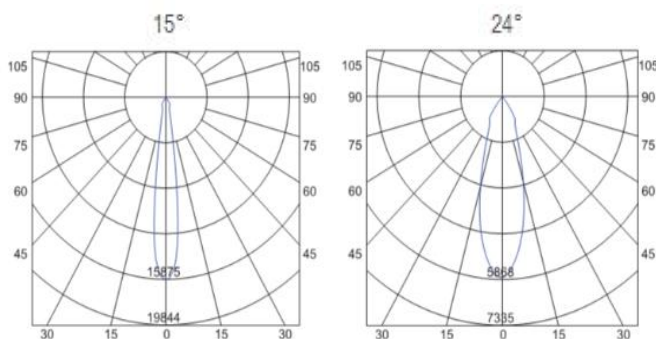

Specification

Ref Number	GR-FM-9WT
Power	9Watt ±5%
Lumens	810-900lm
LED Type	COB
CCT	2700k-3000K/4000K/5700-6000K
CRI	>90
SDCM	<5 or 3
LED driver	Built-in driver included
Control Way	ON/OFF
Input voltage	110/ 220-240VAC 50/60Hz
Efficiency	>86%
Power factor	>0.5
THD	<20%
Free flicker	Yes
Beam angle	15/24° option
Materials	Die-cast aluminum
Finished	Matt White / Black options
Insulation class	Class II
Surge protection	1KV
Mounting	Surface/wall mounted
IP Rating	IP20 (IP44 for front)
Dimension	Ø50*L120mm
Cutout	/
Working temp	-25°C ~ +50°C
Storage temp	-30°C ~ +55°C
Standard	CE LVD EMC RoHS
Working life	>50000Hrs
Warranty	2/3Years/5Years

Dimension drawing

Unit: mm

Lighting Distribution

Options

- DC12V/24V/36V/48V/60V input
- Matt white/Black finished options
- SDCM<3;
- Triac/0-10V/DALI dimmable options

Package

QTY: CTN Size:
Gross Weight(KG):