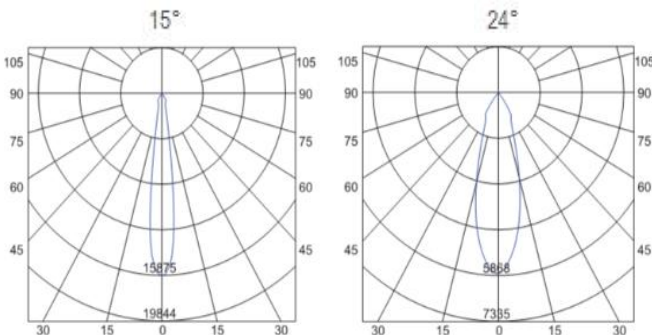

Specification

Ref Number	GR-FM-7WT
Power	7Watt ±5%
Lumens	630-700lm
LED Type	COB
CCT	2700k-3000K/4000K/5700-6000K
CRI	>90
SDCM	<5 or 3
LED driver	Built-in driver included
Control Way	ON/OFF
Input voltage	110/ 220-240VAC 50/60Hz
Efficiency	>86%
Power factor	>0.5
THD	<20%
Free flicker	Yes
Beam angle	15/24° option
Materials	Die-cast aluminum
Finished	Matt White / Black options
Insulation class	Class II
Surge protection	1KV
Mounting	Surface/wall mounted
IP Rating	IP20 (IP44 for front)
Dimension	Ø40*L100mm
Cutout	/
Working temp	-25°C ~ +50°C
Storage temp	-30°C ~ +55°C
Standard	CE LVD EMC RoHS
Working life	>50000Hrs
Warranty	2/3Years/5Years

Dimension drawing

Unit: mm

Lighting Distribution

Options

- DC12V/24V/36V/48V/60V input
- Matt white/Black finished options
- SDCM<3;
- Triac/0-10V/DALI dimmable options

Package

QTY: CTN Size:

Gross Weight(KG):