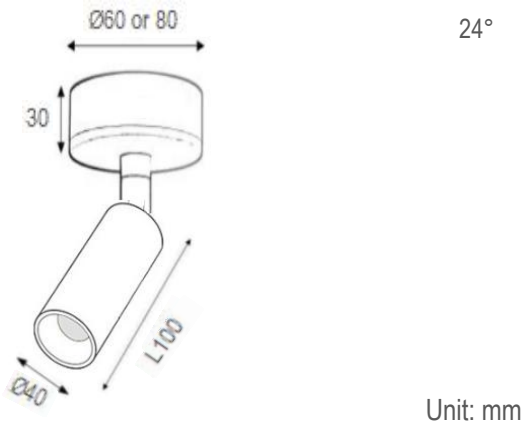

Description

surface-mounted spotlights include black, white finished color for body, can be mounted directly on the ceiling or wall. It can be adjusted vertically by 90° and horizontally by 360°. Perfect for various settings, including kitchens, living rooms, clothing stores, libraries, hotels, offices, bedrooms, and more.

Specification

Ref Number	GR-FM-7WT
Power	7Watt ±5%
Lumens	630-700lm
LED Type	COB
CCT	2700k-3000K/4000K/5700-6000K
CRI	>90
SDCM	<5 or 3
LED driver	Built-in driver included
Control Way	ON/OFF
Input voltage	110/ 220-240VAC 50/60Hz
Efficiency	>86%
Power factor	>0.5
THD	<20%
Free flicker	Yes
Beam angle	15/24° option
Materials	Die-cast aluminum
Finished	Matt White / Black options
Insulation class	Class II
Surge protection	1KV
Mounting	Surface/wall mounted
IP Rating	IP20 (IP44 for front)
Dimension	Ø40*L100mm
Cutout	/
Working temp	-25°C ~ +50°C
Storage temp	-30°C ~ +55°C
Standard	CE LVD EMC RoHS
Working life	>50000Hrs
Warranty	2/3Years/5Years

Dimension drawing

Unit: mm

Lighting Distribution

Options

- DC12V/24V/36V/48V/60V input
- Matt white/Black finished options
- SDCM<3;
- Triac/0-10V/DALI dimmable options

Package

QTY: CTN Size:

Gross Weight(KG):