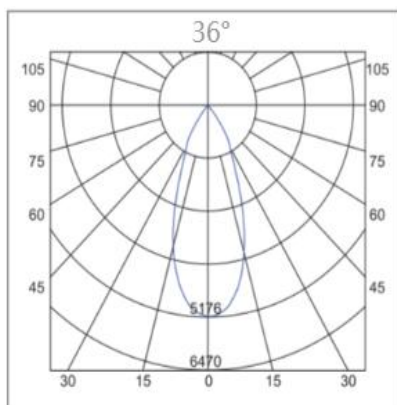

Specification

Ref Number	GR-FM-5WT
Power	5Watt ±5%
Lumens	450-550lm
LED Type	COB
CCT	2700k-3000K/4000K/5700-6000K
CRI	>90
SDCM	<5 or 3
LED driver	Built-in driver included
Control Way	ON/OFF
Input voltage	110/ 220-240VAC 50/60Hz
Efficiency	>86%
Power factor	>0.5
THD	<20%
Free flicker	Yes
Beam angle	36°
Materials	Die-cast aluminum
Finished	Matt White / Black options
Insulation class	Class II
Surge protection	1KV
Mounting	Surface/wall mounted
IP Rating	IP20 (IP44 for front)
Dimension	Ø30*L80mm
Cutout	/
Working temp	-25°C ~ +50°C
Storage temp	-30°C ~ +55°C
Standard	CE LVD EMC RoHS
Working life	>50000Hrs
Warranty	2/3Years/5Years

Dimension drawing

Unit: mm

Lighting Distribution

Options

- DC12V/24V/36V/48V/60V input
- Matt white/Black finished options
- SDCM<3;
- Triac/0-10V/DALI dimmable options

Package

QTY: CTN Size:

Gross Weight(KG):