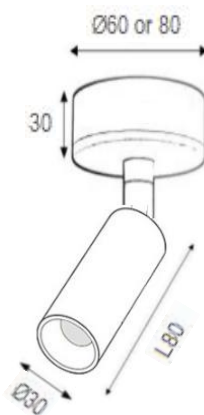

Description

surface-mounted spotlights include black, white finished color for body, can be mounted directly on the ceiling or wall. It can be adjusted vertically by 90° and horizontally by 360°. Perfect for various settings, including kitchens, living rooms, clothing stores, libraries, hotels, offices, bedrooms, and more.

Specification

Ref Number	GR-FM-5WT
Power	5Watt ±5%
Lumens	450-550lm
LED Type	COB
CCT	2700k-3000K/4000K/5700-6000K
CRI	>90
SDCM	<5 or 3
LED driver	Built-in driver included
Control Way	ON/OFF
Input voltage	110/ 220-240VAC 50/60Hz
Efficiency	>86%
Power factor	>0.5
THD	<20%
Free flicker	Yes
Beam angle	36°
Materials	Die-cast aluminum
Finished	Matt White / Black options
Insulation class	Class II
Surge protection	1KV
Mounting	Surface/wall mounted
IP Rating	IP20 (IP44 for front)
Dimension	Ø30*L80mm
Cutout	/
Working temp	-25°C ~ +50°C
Storage temp	-30°C ~ +55°C
Standard	CE LVD EMC RoHS
Working life	>50000Hrs
Warranty	2/3Years/5Years

Dimension drawing

Unit: mm

Lighting Distribution

Options

- DC12V/24V/36V/48V/60V input
- Matt white/Black finished options
- SDCM<3;
- Triac/0-10V/DALI dimmable options

Package

QTY: CTN Size:

Gross Weight(KG):