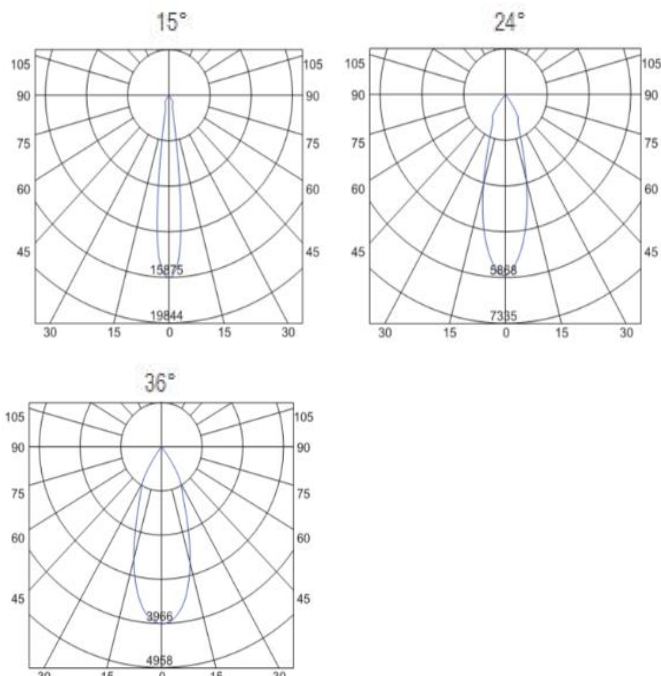

Specification

Ref Number	GR-FM-20WT
Power	20Watt ±5%
Lumens	1810-2000lm
LED Type	COB
CCT	2700k-3000K/4000K/5700-6000K
CRI	>90
SDCM	<5 or 3
LED driver	Built-in driver included
Control Way	ON/OFF
Input voltage	110/ 220-240VAC 50/60Hz
Efficiency	>86%
Power factor	>0.5
THD	<20%
Free flicker	Yes
Beam angle	15/24°/36° option
Materials	Die-cast aluminum
Finished	Matt White / Black options
Insulation class	Class II
Surge protection	1KV
Mounting	Surface/wall mounted
IP Rating	IP20 (IP44 for front)
Dimension	Ø55*L160mm
Cutout	/
Working temp	-25°C ~ +50°C
Storage temp	-30°C ~ +55°C
Standard	CE LVD EMC RoHS
Working life	>50000Hrs
Warranty	2/3Years/5Years

Dimension drawing

Unit: mm

Lighting Distribution

Options

- DC12V/24V/36V/48V/60V input
- Matt white/Black finished options
- SDCM<3;
- Triac/0-10V/DALI dimmable options

Package

QTY: CTN Size:
Gross Weight(KG):