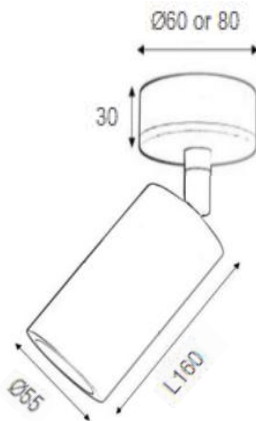

Description

surface-mounted spotlights include black, white, and gold finished color for body, can be mounted directly on the ceiling or wall. It can be adjusted vertically by 90° and horizontally by 360°. Perfect for various settings, including kitchens, living rooms, clothing stores, libraries, hotels, offices, bedrooms, and more.

Specification

Ref Number	GR-FM-15WT
Power	15Watt ±5%
Lumens	1360-1500lm
LED Type	COB
CCT	2700k-3000K/4000K/5700-6000K
CRI	>90
SDCM	<5 or 3
LED driver	Built-in driver included
Control Way	ON/OFF
Input voltage	110/ 220-240VAC 50/60Hz
Efficiency	>86%
Power factor	>0.5
THD	<20%
Free flicker	Yes
Beam angle	15/24°/36° option
Materials	Die-cast aluminum
Finished	Matt White / Black options
Insulation class	Class II
Surge protection	1KV
Mounting	Surface/wall mounted
IP Rating	IP20 (IP44 for front)
Dimension	Ø55*L160mm
Cutout	/
Working temp	-25°C ~ +50°C
Storage temp	-30°C ~ +55°C
Standard	CE LVD EMC RoHS
Working life	>50000Hrs
Warranty	2/3Years/5Years

Dimension drawing

Unit: mm

Lighting Distribution

Options

- DC12V/24V/36V/48V/60V input
- Matt white/Black/ Gold finished options
- SDCM<3;
- Triac/0-10V/DALI dimmable options

Package

QTY: CTN Size:
Gross Weight(KG):