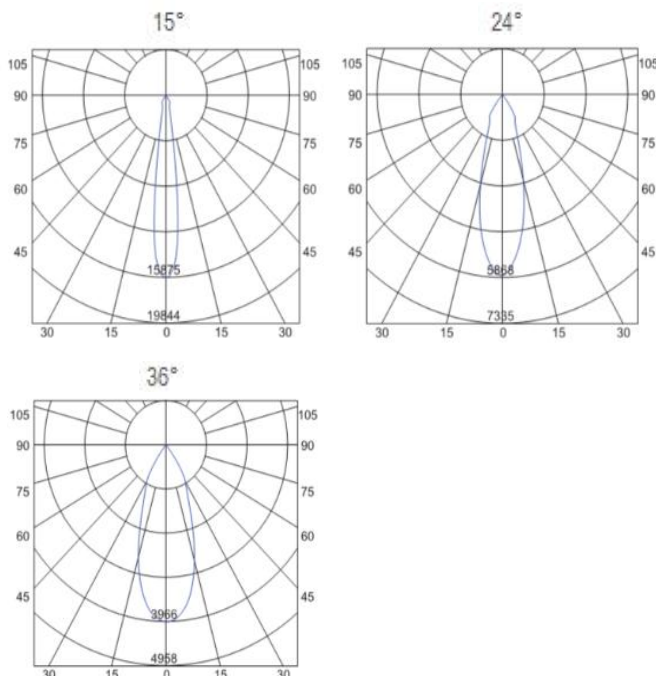

Specification

Ref Number	GR-FM-15WT
Power	15Watt ±5%
Lumens	1360-1500lm
LED Type	COB
CCT	2700k-3000K/4000K/5700-6000K
CRI	>90
SDCM	<5 or 3
LED driver	Built-in driver included
Control Way	ON/OFF
Input voltage	110/ 220-240VAC 50/60Hz
Efficiency	>86%
Power factor	>0.5
THD	<20%
Free flicker	Yes
Beam angle	15/24°/36° option
Materials	Die-cast aluminum
Finished	Matt White / Black options
Insulation class	Class II
Surge protection	1KV
Mounting	Surface/wall mounted
IP Rating	IP20 (IP44 for front)
Dimension	Ø55*L160mm
Cutout	/
Working temp	-25°C ~ +50°C
Storage temp	-30°C ~ +55°C
Standard	CE LVD EMC RoHS
Working life	>50000Hrs
Warranty	2/3Years/5Years

Dimension drawing

Unit: mm

Lighting Distribution

Options

- DC12V/24V/36V/48V/60V input
- Matt white/Black/ Gold finished options
- SDCM<3;
- Triac/0-10V/DALI dimmable options

Package

QTY: CTN Size:
Gross Weight(KG):