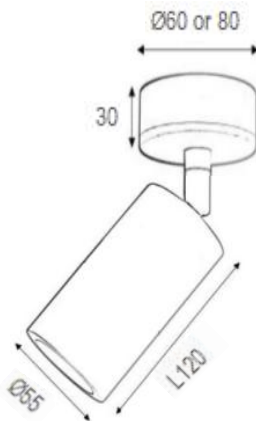

Description

surface-mounted spotlights include black, white, and gold finished color for body, can be mounted directly on the ceiling or wall. It can be adjusted vertically by 90° and horizontally by 360°. Perfect for various settings, including kitchens, living rooms, clothing stores, libraries, hotels, offices, bedrooms, and more.

Specification

Ref Number	GR-FM-12WT
Power	12Watt ±5%
Lumens	1060-1200lm
LED Type	COB
CCT	2700k-3000K/4000K/5700-6000K
CRI	>90
SDCM	<5 or 3
LED driver	Built-in driver included
Control Way	ON/OFF
Input voltage	110/ 220-240VAC 50/60Hz
Efficiency	>86%
Power factor	>0.5
THD	<20%
Free flicker	Yes
Beam angle	15/24°/36° option
Materials	Die-cast aluminum
Finished	Matt White / Black options
Insulation class	Class II
Surge protection	1KV
Mounting	Surface/wall mounted
IP Rating	IP20 (IP44 for front)
Dimension	Ø55*L120mm
Cutout	/
Working temp	-25°C ~ +50°C
Storage temp	-30°C ~ +55°C
Standard	CE LVD EMC RoHS
Working life	>50000Hrs
Warranty	2/3Years/5Years

Dimension drawing

Unit: mm

Lighting Distribution

Options

- DC12V/24V/36V/48V/60V input
- Matt white/Black/ Gold finished options
- SDCM<3;
- Triac/0-10V/DALI dimmable options

Package

QTY: CTN Size:
Gross Weight(KG):