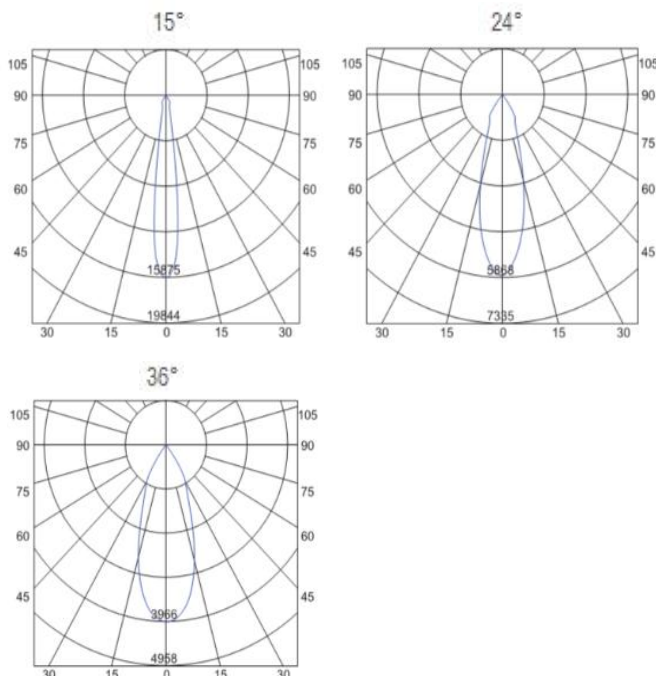

Specification

Ref Number	GR-FM-12WT
Power	12Watt ±5%
Lumens	1060-1200lm
LED Type	COB
CCT	2700k-3000K/4000K/5700-6000K
CRI	>90
SDCM	<5 or 3
LED driver	Built-in driver included
Control Way	ON/OFF
Input voltage	110/ 220-240VAC 50/60Hz
Efficiency	>86%
Power factor	>0.5
THD	<20%
Free flicker	Yes
Beam angle	15/24°/36° option
Materials	Die-cast aluminum
Finished	Matt White / Black options
Insulation class	Class II
Surge protection	1KV
Mounting	Surface/wall mounted
IP Rating	IP20 (IP44 for front)
Dimension	Ø55*L120mm
Cutout	/
Working temp	-25°C ~ +50°C
Storage temp	-30°C ~ +55°C
Standard	CE LVD EMC RoHS
Working life	>50000Hrs
Warranty	2/3Years/5Years

Dimension drawing

Unit: mm

Lighting Distribution

Options

- DC12V/24V/36V/48V/60V input
- Matt white/Black/ Gold finished options
- SDCM<3;
- Triac/0-10V/DALI dimmable options

Package

QTY: CTN Size:
Gross Weight(KG):