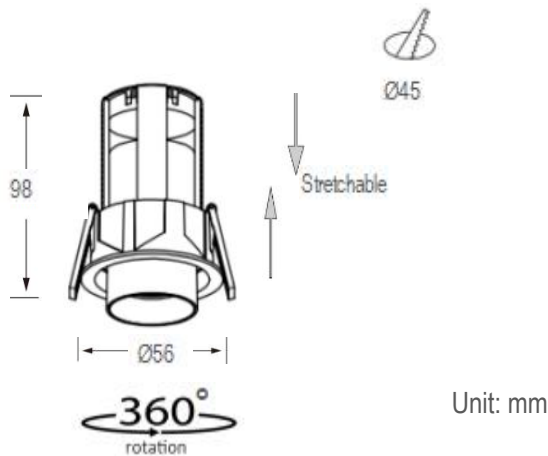

## Description

This recessed spotlight is designed to be stretchable, adjustable & gimbal, up down 90° adjustable direction, and 360° rotation. It is flexible to be used for luxury commercial lighting for hotels, supermarkets, shopping malls, offices, etc.

## Specification

Ref Number	GR-DLG-7WR
Power	7Watt ±5%
Lumens	630-700lm
LED Type	COB
CCT	2700k-3000K/4000K/5700-6000K
CRI	>90
SDCM	< 3
LED driver	External driver included
Control Way	ON/OFF
Input voltage	110/ 220-240VAC 50/60Hz
Efficiency	>86%
Power factor	>0.5
THD	<15%
Free flicker	Yes
Beam angle	15/24/36°/55° options
Materials	Die-cast aluminum.
Finished	Matt White / Black options
UGR	<19 anti-glare
Surge protection	1KV
Mounting	Recessed
IP Rating	IP20 (IP44 for front)
Dimension	Ø56*H98mm
Cutout	Ø45mm
Working temp	-25°C ~ +50°C
Storage temp	-30°C ~ +55°C
Standard	CE LVD EMC RoHS
Working life	>50000Hrs
Warranty	2/3Years/5Years
Insulation class	Class II

## Dimension drawing