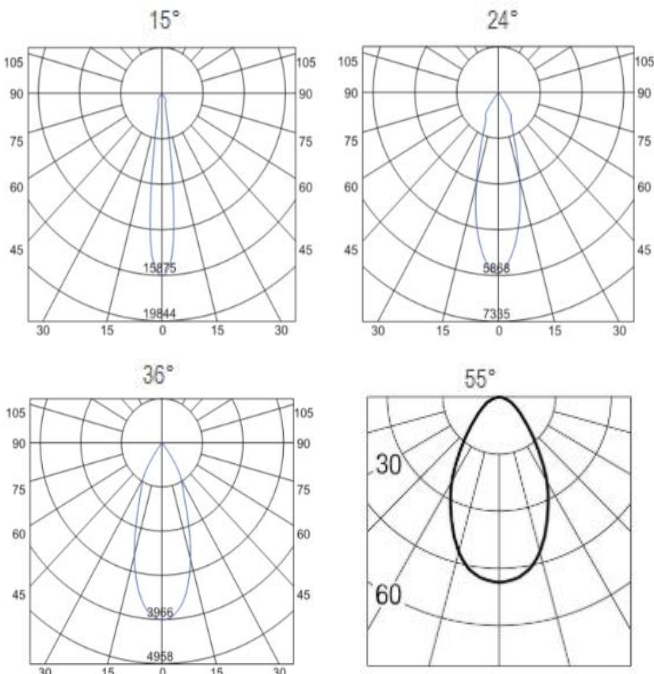

Options

- DC12V/24V/36V/48V/60V input
- Triac/0-10V/DALI dimmable
- SDCM:2
- Emergency backup (1-3hours with 3-5W)
- Plug

Package

QTY: _____ CTN Size: _____
Gross Weight(KG): _____