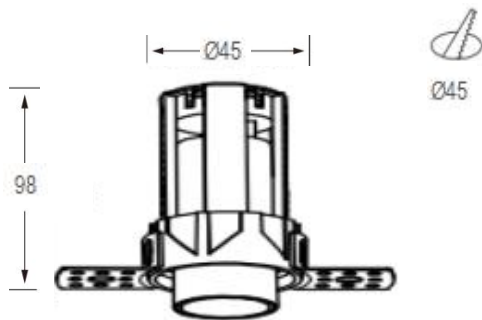

Description

This recessed trimless spotlight is designed to be stretchable, adjustable & gimbal, up down 90° adjustable direction, and 360° rotation. It is flexible to be used for luxury commercial lighting for hotels, supermarkets, shopping malls, offices, etc.

Specification

Ref Number	GR-DLG-7WR-1
Power	7Watt ±5%
Lumens	630-700lm
LED Type	COB
CCT	2700k-3000K/4000K/5700-6000K
CRI	>90
SDCM	<5 or 3
LED driver	External driver included
Control Way	ON/OFF
Input voltage	110/ 220-240VAC 50/60Hz
Efficiency	>86%
Power factor	>0.5
THD	<20%
Free flicker	Yes
Beam angle	15/24/36°/55° options
Materials	Die-cast aluminum.
Finished	Matt White / Black options
UGR	<19 anti-glare
Surge protection	1KV
Mounting	Trimless recessed
IP Rating	IP20 (IP44 for front)
Dimension	Ø45*H98mm
Cutout	Ø45mm
Working temp	-25°C ~ +50°C
Storage temp	-30°C ~ +55°C
Standard	CE LVD EMC RoHS
Working life	>50000Hrs
Warranty	2/3Years/5Years
Insulation class	Class II

Dimension drawing

Unit: mm

Lighting Distribution

Options

- DC12V/24V/36V/48V/60V input
- Triac/0-10V/DALI dimmable
- SDCM<3;

Package

QTY: CTN Size:
Gross Weight(KG):