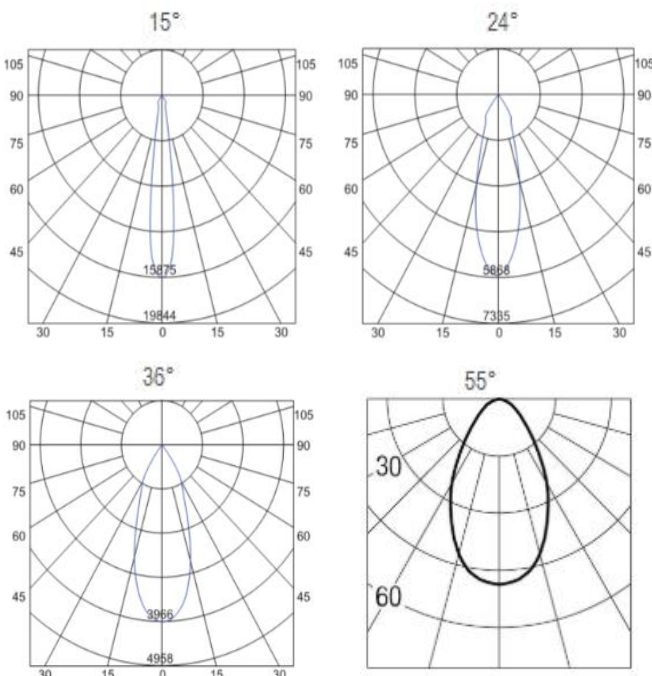

Specification

Ref Number	GR-DLG-7WR-1
Power	7Watt ±5%
Lumens	630-700lm
LED Type	COB
CCT	2700k-3000K/4000K/5700-6000K
CRI	>90
SDCM	<5 or 3
LED driver	External driver included
Control Way	ON/OFF
Input voltage	110/ 220-240VAC 50/60Hz
Efficiency	>86%
Power factor	>0.5
THD	<20%
Free flicker	Yes
Beam angle	15/24/36°/55° options
Materials	Die-cast aluminum.
Finished	Matt White / Black options
UGR	<19 anti-glare
Surge protection	1KV
Mounting	Trimless recessed
IP Rating	IP20 (IP44 for front)
Dimension	Ø45*H98mm
Cutout	Ø45mm
Working temp	-25°C ~ +50°C
Storage temp	-30°C ~ +55°C
Standard	CE LVD EMC RoHS
Working life	>50000Hrs
Warranty	2/3Years/5Years
Insulation class	Class II

Dimension drawing

Unit: mm

Lighting Distribution

Options

- DC12V/24V/36V/48V/60V input
- Triac/0-10V/DALI dimmable
- SDCM<3;

Package

QTY: CTN Size:
Gross Weight(KG):