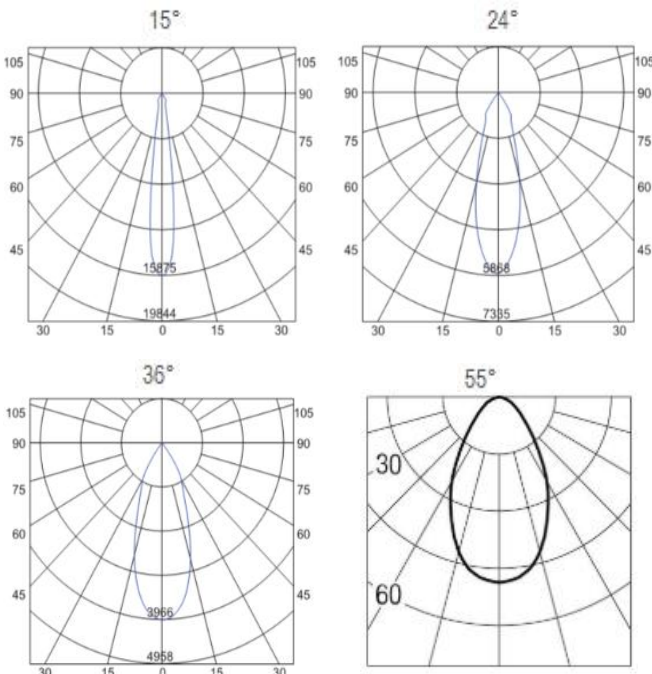

Description

This recessed spotlight is designed to be stretchable, adjustable & gimbal, up down 90° adjustable direction, and 360° rotation. It is flexible to be used for luxury commercial lighting for hotels, supermarkets, shopping malls, offices, etc.

Specification

Ref Number	GR-DLG-2*7WR
Power	2*7Watt ±5%
Lumens	1330-1400lm
LED Type	COB
CCT	2700k-3000K/4000K/5700-6000K
CRI	>90
SDCM	< 3
LED driver	External driver included
Control Way	ON/OFF
Input voltage	110/ 220-240VAC 50/60Hz
Efficiency	>86%
Power factor	>0.5
THD	<15%
Free flicker	Yes
Beam angle	15/24/36°/55° options
Materials	Die-cast aluminum.
Finished	Matt White / Black options
UGR	<19 anti-glare
Surge protection	1KV
Mounting	Recessed
IP Rating	IP20 (IP44 for front)
Dimension	W56*L116*H98mm
Cutout	L105*W45mm
Working temp	-25°C ~ +50°C
Storage temp	-30°C ~ +55°C
Standard	CE LVD EMC RoHS
Working life	>50000Hrs
Warranty	2/3Years/5Years
Insulation class	Class II

Dimension drawing

Lighting Distribution

Options

- DC12V/24V/36V/48V/60V input
- Triac/0-10V/DALI dimmable
- SDCM:2
- Emergency backup (1-3hours with 3-5W)
- Plug

Package

QTY: CTN Size:
Gross Weight(KG):