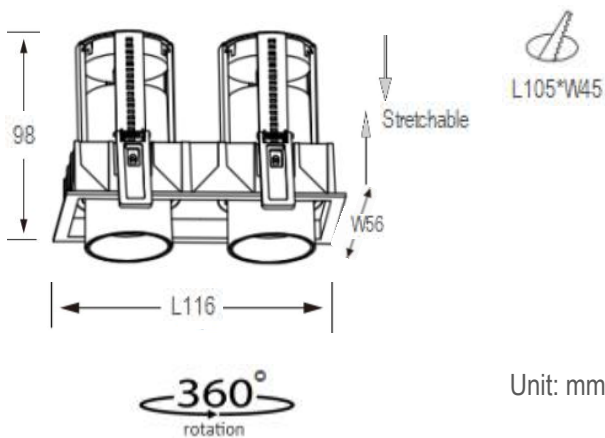

Description

This recessed spotlight is designed to be stretchable, adjustable & gimbal, up down 90° adjustable direction, and 360° rotation. It is flexible to be used for luxury commercial lighting for hotels, supermarkets, shopping malls, offices, etc.

Specification

Ref Number	GR-DLG-2*7WR
Power	2*7Watt ±5%
Lumens	1330-1400lm
LED Type	COB
CCT	2700k-3000K/4000K/5700-6000K
CRI	>90
SDCM	< 3
LED driver	External driver included
Control Way	ON/OFF
Input voltage	110/ 220-240VAC 50/60Hz
Efficiency	>86%
Power factor	>0.5
THD	<15%
Free flicker	Yes
Beam angle	15/24/36°/55° options
Materials	Die-cast aluminum.
Finished	Matt White / Black options
UGR	<19 anti-glare
Surge protection	1KV
Mounting	Recessed
IP Rating	IP20 (IP44 for front)
Dimension	W56*L116*H98mm
Cutout	L105*W45mm
Working temp	-25°C ~ +50°C
Storage temp	-30°C ~ +55°C
Standard	CE LVD EMC RoHS
Working life	>50000Hrs
Warranty	2/3Years/5Years
Insulation class	Class II

Dimension drawing

Lighting Distribution

Options

- DC12V/24V/36V/48V/60V input
- Triac/0-10V/DALI dimmable
- SDCM:2
- Emergency backup (1-3hours with 3-5W)
- Plug

Package

QTY: CTN Size:
Gross Weight(KG):