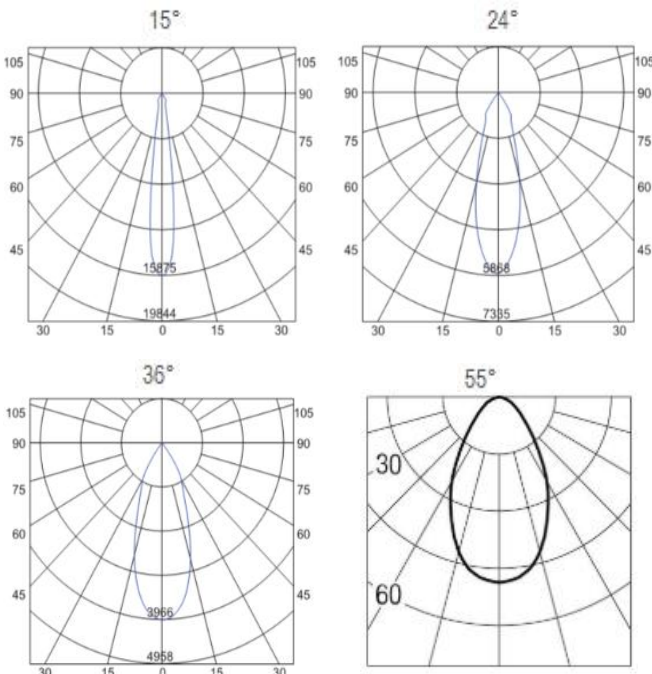

## Description

This recessed trimless spotlight is designed to be stretchable, adjustable & gimbal, up down 90° adjustable direction, and 360° rotation. It is flexible to be used for luxury commercial lighting for hotels, supermarkets, shopping malls, offices, etc.

## Specification

Ref Number	GR-DLG-2*7WR-1
Power	2*7Watt ±5%
Lumens	1250-1400lm
LED Type	COB
CCT	2700k-3000K/4000K/5700-6000K
CRI	>90
SDCM	<5 or 3
LED driver	External driver included
Control Way	ON/OFF
Input voltage	110/ 220-240VAC 50/60Hz
Efficiency	>86%
Power factor	>0.5
THD	<20%
Free flicker	Yes
Beam angle	15/24/36°/55° options
Materials	Die-cast aluminum.
Finished	Matt White / Black options
UGR	<19 anti-glare
Surge protection	1KV
Mounting	Trimless recessed
IP Rating	IP20 (IP44 for front)
Dimension	L103*W43*H98mm
Cutout	L105*W45mm
Working temp	-25°C ~ +50°C
Storage temp	-30°C ~ +55°C
Standard	CE LVD EMC RoHS
Working life	>50000Hrs
Warranty	2/3Years/5Years
Insulation class	Class II

## Dimension drawing

## Lighting Distribution