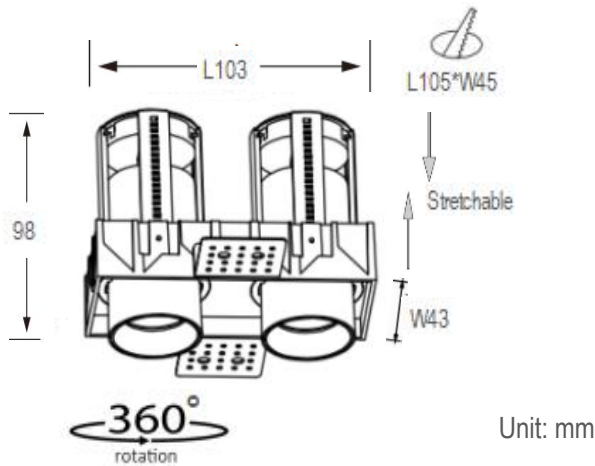

## Description

This recessed trimless spotlight is designed to be stretchable, adjustable & gimbal, up down 90° adjustable direction, and 360° rotation. It is flexible to be used for luxury commercial lighting for hotels, supermarkets, shopping malls, offices, etc.

## Specification

Ref Number	GR-DLG-2*7WR-1
Power	2*7Watt ±5%
Lumens	1250-1400lm
LED Type	COB
CCT	2700k-3000K/4000K/5700-6000K
CRI	>90
SDCM	<5 or 3
LED driver	External driver included
Control Way	ON/OFF
Input voltage	110/ 220-240VAC 50/60Hz
Efficiency	>86%
Power factor	>0.5
THD	<20%
Free flicker	Yes
Beam angle	15/24/36°/55° options
Materials	Die-cast aluminum.
Finished	Matt White / Black options
UGR	<19 anti-glare
Surge protection	1KV
Mounting	Trimless recessed
IP Rating	IP20 (IP44 for front)
Dimension	L103*W43*H98mm
Cutout	L105*W45mm
Working temp	-25°C ~ +50°C
Storage temp	-30°C ~ +55°C
Standard	CE LVD EMC RoHS
Working life	>50000Hrs
Warranty	2/3Years/5Years
Insulation class	Class II

## Dimension drawing

## Options

- DC12V/24V/36V/48V/60V input
- Triac/0-10V/DALI dimmable
- SDCM<3;