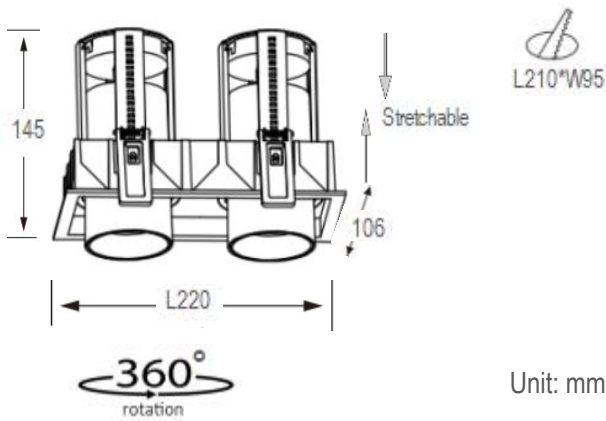

Description

This recessed spotlight is designed to be stretchable, adjustable & gimbal, up down 90° adjustable direction, and 360° rotation. It is flexible to be used for luxury commercial lighting for hotels, supermarkets, shopping malls, offices, etc.

Specification

Ref Number	GR-DLG-2*25WR
Power	2*25Watt ±5%
Lumens	4530-5000lm
LED Type	COB
CCT	2700k-3000K/4000K/5700-6000K
CRI	>92
SDCM	< 3
LED driver	External driver included
Control Way	ON/OFF
Input voltage	110/ 220-240VAC 50/60Hz
Efficiency	>88%
Power factor	> 0.9
THD	<15%
Free flicker	Yes
Beam angle	15/24/36°/55° options
Materials	Die-cast aluminum.
Finished	Matt White / Black options
UGR	<19 anti-glare
Surge protection	1KV
Mounting	Recessed
IP Rating	IP20 (IP44 for front)
Dimension	W106*L220*H145mm
Cutout	L210*W95mm
Working temp	-25°C ~ +50°C
Storage temp	-30°C ~ +55°C
Standard	CE LVD EMC RoHS
Working life	>50000Hrs
Warranty	2/3Years/5Years
Insulation class	Class II

Dimension drawing

Lighting Distribution

Options

- DC12V/24V/36V/48V/60V input
- Triac/0-10V/DALI dimmable
- SDCM:2
- Emergency backup (1-3hours with 3-5W)
- Plug

Package

QTY: _____ CTN Size: _____
 Gross Weight(KG): _____