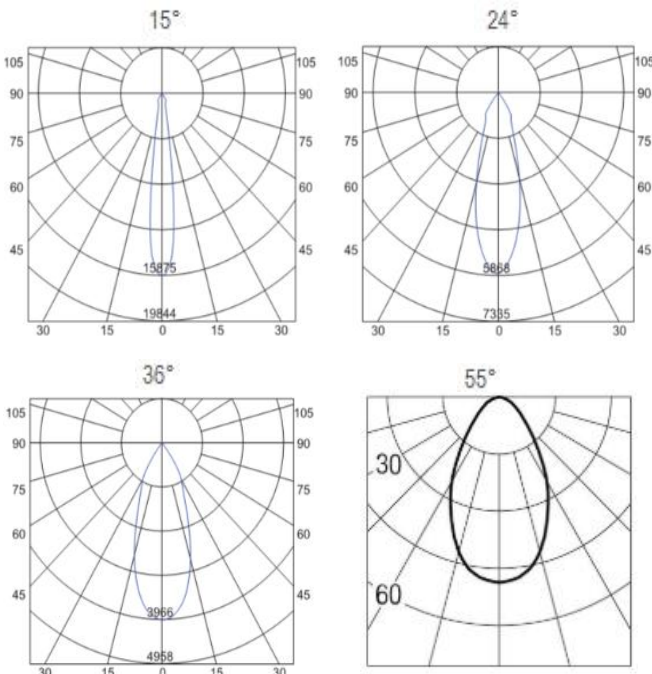

Options

- DC12V/24V/36V/48V/60V input
- Triac/0-10V/DALI dimmable
- SDCM:2
- Emergency backup (1-3hours with 3-5W)
- Plug

Package

QTY: _____ CTN Size: _____
Gross Weight(KG): _____