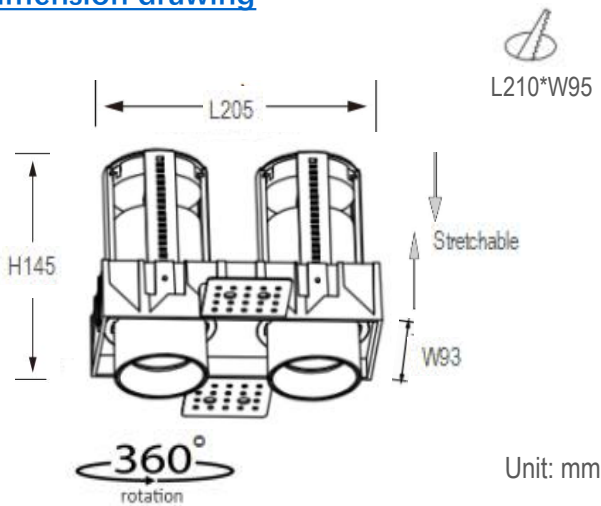

## Description

This recessed trimless spotlight is designed to be stretchable, adjustable & gimbal, up down 90° adjustable direction, and 360° rotation. It is flexible to be used for luxury commercial lighting for hotels, supermarkets, shopping malls, offices, etc.

## Specification

Ref Number	GR-DLG-2*25WR-1
Power	2*25Watt ±5%
Lumens	4500-5000lm
LED Type	COB
CCT	2700k-3000K/4000K/5700-6000K
CRI	>90
SDCM	<5 or 3
LED driver	External driver included
Control Way	ON/OFF
Input voltage	110/ 220-240VAC 50/60Hz
Efficiency	>86%
Power factor	>0.5
THD	<20%
Free flicker	Yes
Beam angle	15/24/36°/55° options
Materials	Die-cast aluminum.
Finished	Matt White / Black options
UGR	<19 anti-glare
Surge protection	1KV
Mounting	Trimless recessed
IP Rating	IP20 (IP44 for front)
Dimension	L205*W93*H145mm
Cutout	L210*W95mm
Working temp	-25°C ~ +50°C
Storage temp	-30°C ~ +55°C
Standard	CE LVD EMC RoHS
Working life	>50000Hrs
Warranty	2/3Years/5Years
Insulation class	Class II

## Dimension drawing