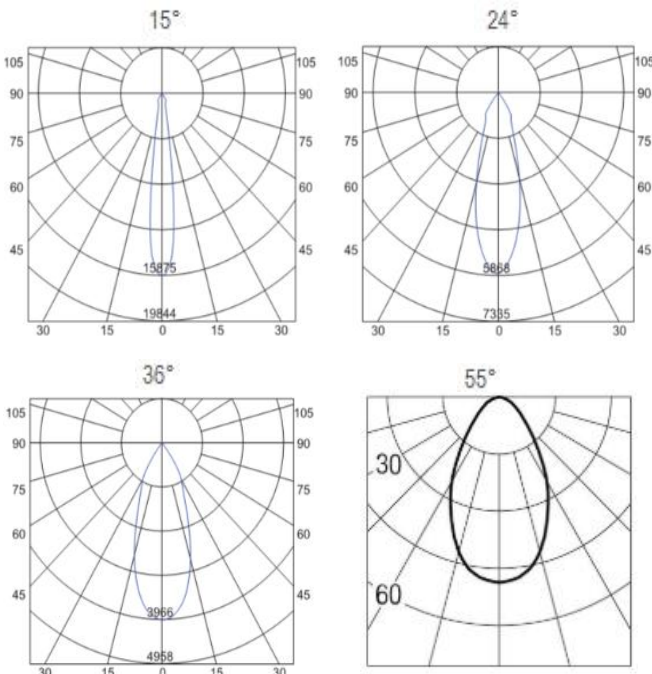

## Description

This recessed trimless spotlight is designed to be stretchable, adjustable & gimbal, up down 90° adjustable direction, and 360° rotation. It is flexible to be used for luxury commercial lighting for hotels, supermarkets, shopping malls, offices, etc.

## Specification

Ref Number	GR-DLG-2*25WR-1
Power	2*25Watt ±5%
Lumens	4500-5000lm
LED Type	COB
CCT	2700k-3000K/4000K/5700-6000K
CRI	>90
SDCM	<5 or 3
LED driver	External driver included
Control Way	ON/OFF
Input voltage	110/ 220-240VAC 50/60Hz
Efficiency	>86%
Power factor	>0.5
THD	<20%
Free flicker	Yes
Beam angle	15/24/36°/55° options
Materials	Die-cast aluminum.
Finished	Matt White / Black options
UGR	<19 anti-glare
Surge protection	1KV
Mounting	Trimless recessed
IP Rating	IP20 (IP44 for front)
Dimension	L205*W93*H145mm
Cutout	L210*W95mm
Working temp	-25°C ~ +50°C
Storage temp	-30°C ~ +55°C
Standard	CE LVD EMC RoHS
Working life	>50000Hrs
Warranty	2/3Years/5Years
Insulation class	Class II

## Dimension drawing

## Lighting Distribution