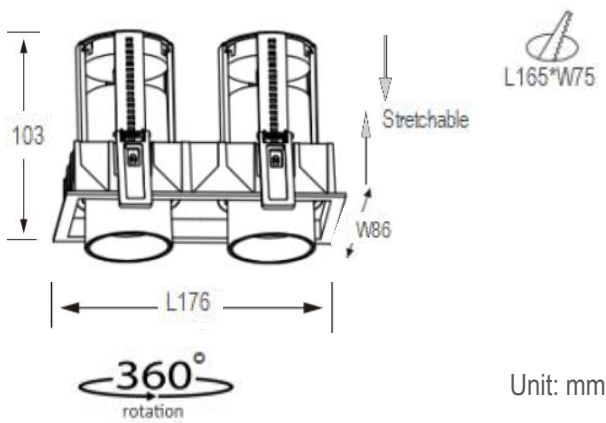

## Description

This recessed spotlight is designed to be stretchable, adjustable & gimbal, up down 90° adjustable direction, and 360° rotation. It is flexible to be used for luxury commercial lighting for hotels, supermarkets, shopping malls, offices, etc.

## Specification

Ref Number	GR-DLG-2*15WR
Power	2*15Watt ±5%
Lumens	2730-3000lm
LED Type	COB
CCT	2700k-3000K/4000K/5700-6000K
CRI	>92
SDCM	< 3
LED driver	External driver included
Control Way	ON/OFF
Input voltage	110/ 220-240VAC 50/60Hz
Efficiency	>87%
Power factor	>0.5 or 0.9
THD	<15%
Free flicker	Yes
Beam angle	15/24/36°/55° options
Materials	Die-cast aluminum.
Finished	Matt White / Black options
UGR	<19 anti-glare
Surge protection	1KV
Mounting	Recessed
IP Rating	IP20 (IP44 for front)
Dimension	W86*L176*H122mm
Cutout	L165*W75mm
Working temp	-25°C ~ +50°C
Storage temp	-30°C ~ +55°C
Standard	CE LVD EMC RoHS
Working life	>50000Hrs
Warranty	2/3Years/5Years
Insulation class	Class II

## Dimension drawing