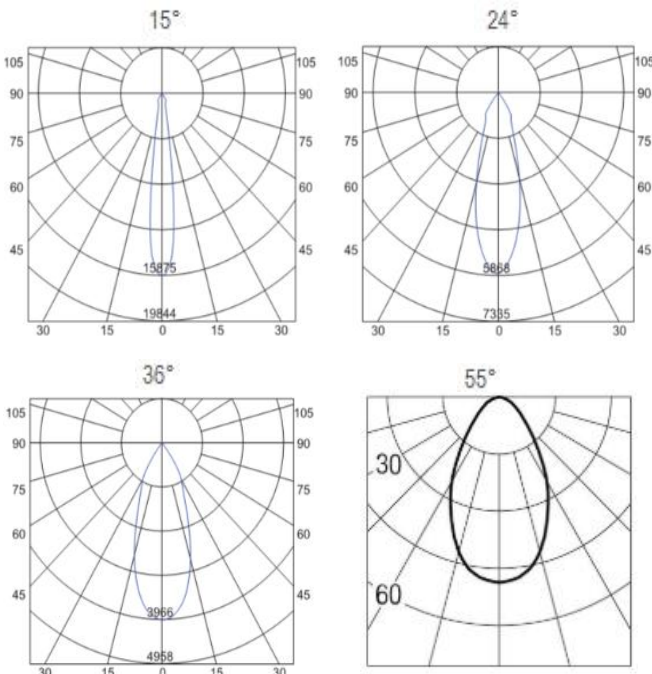

## Description

This recessed spotlight is designed to be stretchable, adjustable & gimbal, up down 90° adjustable direction, and 360° rotation. It is flexible to be used for luxury commercial lighting for hotels, supermarkets, shopping malls, offices, etc.

## Specification

Ref Number	GR-DLG-2*15WR
Power	2*15Watt ±5%
Lumens	2730-3000lm
LED Type	COB
CCT	2700k-3000K/4000K/5700-6000K
CRI	>92
SDCM	< 3
LED driver	External driver included
Control Way	ON/OFF
Input voltage	110/ 220-240VAC 50/60Hz
Efficiency	>87%
Power factor	>0.5 or 0.9
THD	<15%
Free flicker	Yes
Beam angle	15/24/36°/55° options
Materials	Die-cast aluminum.
Finished	Matt White / Black options
UGR	<19 anti-glare
Surge protection	1KV
Mounting	Recessed
IP Rating	IP20 (IP44 for front)
Dimension	W86*L176*H122mm
Cutout	L165*W75mm
Working temp	-25°C ~ +50°C
Storage temp	-30°C ~ +55°C
Standard	CE LVD EMC RoHS
Working life	>50000Hrs
Warranty	2/3Years/5Years
Insulation class	Class II

## Dimension drawing

## Lighting Distribution