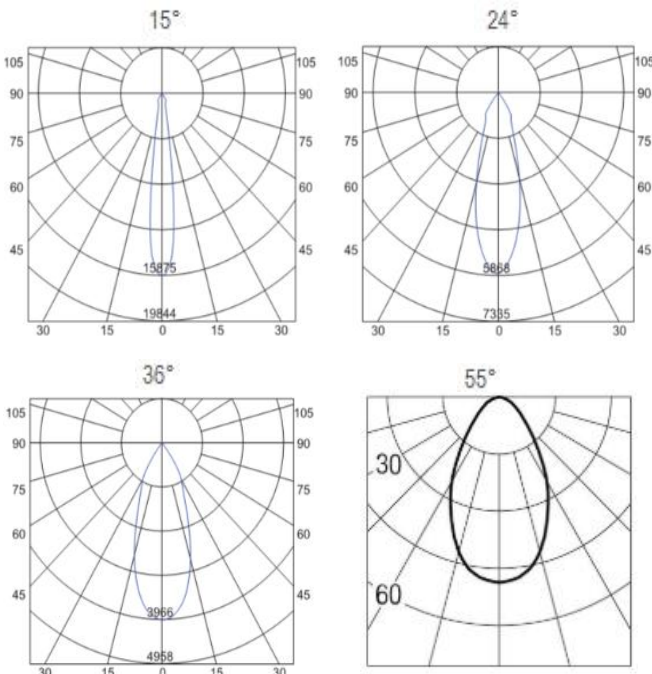

Description

This recessed trimless spotlight is designed to be stretchable, adjustable & gimbal, up down 90° adjustable direction, and 360° rotation. It is flexible to be used for luxury commercial lighting for hotels, supermarkets, shopping malls, offices, etc.

Specification

Ref Number	GR-DLG-2*15WR-1
Power	2*15Watt ±5%
Lumens	2800-3100lm
LED Type	COB
CCT	2700k-3000K/4000K/5700-6000K
CRI	>90
SDCM	<5 or 3
LED driver	External driver included
Control Way	ON/OFF
Input voltage	110/ 220-240VAC 50/60Hz
Efficiency	>86%
Power factor	>0.5
THD	<20%
Free flicker	Yes
Beam angle	15/24/36°/55° options
Materials	Die-cast aluminum.
Finished	Matt White / Black options
UGR	<19 anti-glare
Surge protection	1KV
Mounting	Trimless recessed
IP Rating	IP20 (IP44 for front)
Dimension	L163*W73*H122mm
Cutout	L165*W75mm
Working temp	-25°C ~ +50°C
Storage temp	-30°C ~ +55°C
Standard	CE LVD EMC RoHS
Working life	>50000Hrs
Warranty	2/3Years/5Years
Insulation class	Class II

Dimension drawing

Lighting Distribution

Options

- DC12V/24V/36V/48V/60V input
- Triac/0-10V/DALI dimmable
- SDCM<3;
- Emergency backup

Package

QTY: CTN Size:
Gross Weight(KG):