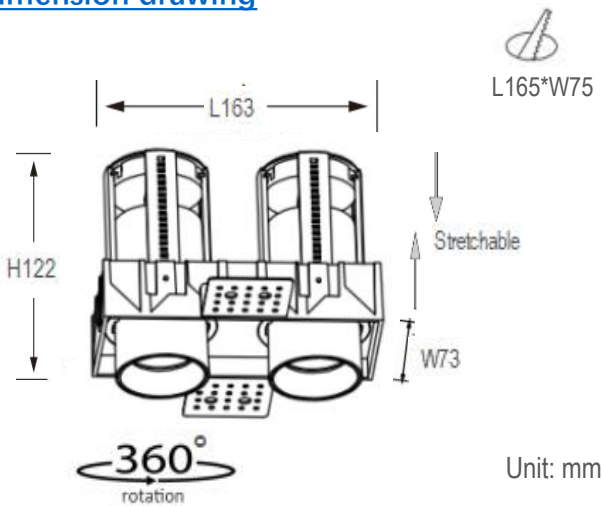

Description

This recessed trimless spotlight is designed to be stretchable, adjustable & gimbal, up down 90° adjustable direction, and 360° rotation. It is flexible to be used for luxury commercial lighting for hotels, supermarkets, shopping malls, offices, etc.

Specification

Ref Number	GR-DLG-2*15WR-1
Power	2*15Watt ±5%
Lumens	2800-3100lm
LED Type	COB
CCT	2700k-3000K/4000K/5700-6000K
CRI	>90
SDCM	<5 or 3
LED driver	External driver included
Control Way	ON/OFF
Input voltage	110/ 220-240VAC 50/60Hz
Efficiency	>86%
Power factor	>0.5
THD	<20%
Free flicker	Yes
Beam angle	15/24/36°/55° options
Materials	Die-cast aluminum.
Finished	Matt White / Black options
UGR	<19 anti-glare
Surge protection	1KV
Mounting	Trimless recessed
IP Rating	IP20 (IP44 for front)
Dimension	L163*W73*H122mm
Cutout	L165*W75mm
Working temp	-25°C ~ +50°C
Storage temp	-30°C ~ +55°C
Standard	CE LVD EMC RoHS
Working life	>50000Hrs
Warranty	2/3Years/5Years
Insulation class	Class II

Dimension drawing

Lighting Distribution

Options

- DC12V/24V/36V/48V/60V input
- Triac/0-10V/DALI dimmable
- SDCM<3;
- Emergency backup

Package

QTY: CTN Size:
Gross Weight(KG):