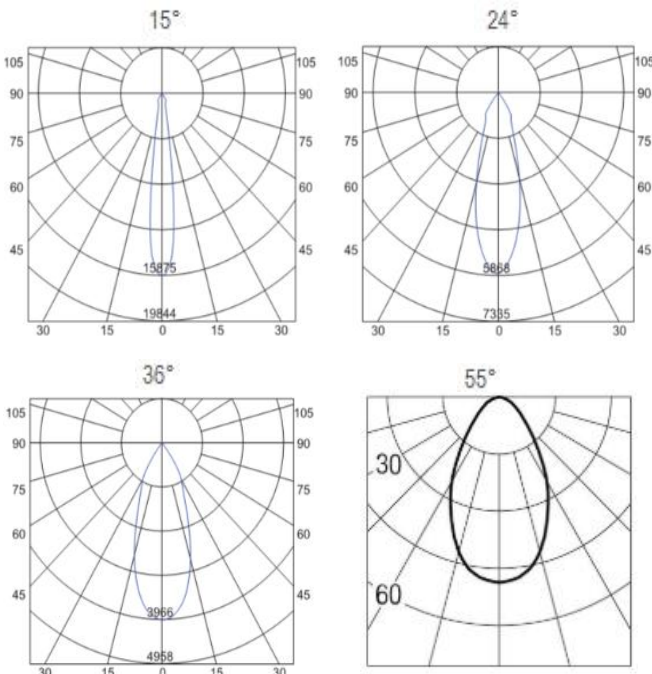

## Description

This recessed spotlight is designed to be stretchable, adjustable & gimbal, up down 90° adjustable direction, and 360° rotation. It is flexible to be used for luxury commercial lighting for hotels, supermarkets, shopping malls, offices, etc.

## Specification

Ref Number	GR-DLG-2*10WR
Power	2*10Watt ±5%
Lumens	1830-2000lm
LED Type	COB
CCT	2700k-3000K/4000K/5700-6000K
CRI	>92
SDCM	< 3
LED driver	External driver included
Control Way	ON/OFF
Input voltage	110/ 220-240VAC 50/60Hz
Efficiency	>87%
Power factor	>0.5 or 0.9
THD	<15%
Free flicker	Yes
Beam angle	15/24/36°/55° options
Materials	Die-cast aluminum.
Finished	Matt White / Black options
UGR	<19 anti-glare
Surge protection	1KV
Mounting	Recessed
IP Rating	IP20 (IP44 for front)
Dimension	W66*L136*H103mm
Cutout	L125*W55mm
Working temp	-25°C ~ +50°C
Storage temp	-30°C ~ +55°C
Standard	CE LVD EMC RoHS
Working life	>50000Hrs
Warranty	2/3Years/5Years
Insulation class	Class II

## Dimension drawing

## Lighting Distribution