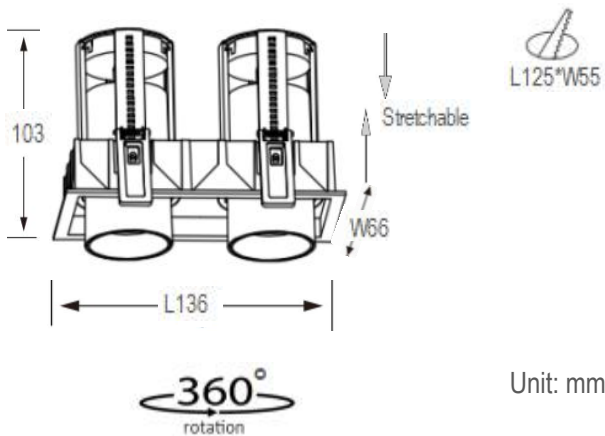

## Description

This recessed spotlight is designed to be stretchable, adjustable & gimbal, up down 90° adjustable direction, and 360° rotation. It is flexible to be used for luxury commercial lighting for hotels, supermarkets, shopping malls, offices, etc.

## Specification

Ref Number	GR-DLG-2*10WR
Power	2*10Watt ±5%
Lumens	1830-2000lm
LED Type	COB
CCT	2700k-3000K/4000K/5700-6000K
CRI	>92
SDCM	< 3
LED driver	External driver included
Control Way	ON/OFF
Input voltage	110/ 220-240VAC 50/60Hz
Efficiency	>87%
Power factor	>0.5 or 0.9
THD	<15%
Free flicker	Yes
Beam angle	15/24/36°/55° options
Materials	Die-cast aluminum.
Finished	Matt White / Black options
UGR	<19 anti-glare
Surge protection	1KV
Mounting	Recessed
IP Rating	IP20 (IP44 for front)
Dimension	W66*L136*H103mm
Cutout	L125*W55mm
Working temp	-25°C ~ +50°C
Storage temp	-30°C ~ +55°C
Standard	CE LVD EMC RoHS
Working life	>50000Hrs
Warranty	2/3Years/5Years
Insulation class	Class II

## Dimension drawing