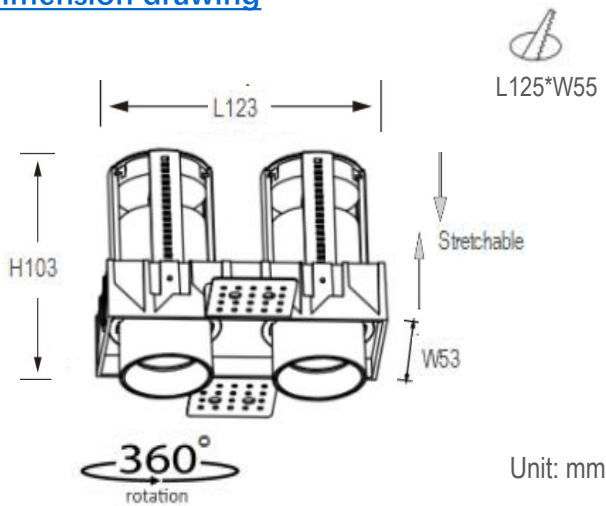

Description

This recessed trimless spotlight is designed to be stretchable, adjustable & gimbal, up down 90° adjustable direction, and 360° rotation. It is flexible to be used for luxury commercial lighting for hotels, supermarkets, shopping malls, offices, etc.

Dimension drawing

Lighting Distribution

Specification

Ref Number	GR-DLG-2*10WR-1
Power	2*10Watt ±5%
Lumens	1800-2100lm
LED Type	COB
CCT	2700k-3000K/4000K/5700-6000K
CRI	>90
SDCM	<5 or 3
LED driver	External driver included
Control Way	ON/OFF
Input voltage	110/ 220-240VAC 50/60Hz
Efficiency	>86%
Power factor	>0.5
THD	<20%
Free flicker	Yes
Beam angle	15/24/36°/55° options
Materials	Die-cast aluminum.
Finished	Matt White / Black options
UGR	<19 anti-glare
Surge protection	1KV
Mounting	Trimless recessed
IP Rating	IP20 (IP44 for front)
Dimension	L123*W53*H103mm
Cutout	L125*W55mm
Working temp	-25°C ~ +50°C
Storage temp	-30°C ~ +55°C
Standard	CE LVD EMC RoHS
Working life	>50000Hrs
Warranty	2/3Years/5Years
Insulation class	Class II

Options

- DC12V/24V/36V/48V/60V input
- Triac/0-10V/DALI dimmable
- SDCM<3;

Package

QTY: _____ CTN Size: _____
 Gross Weight(KG): _____