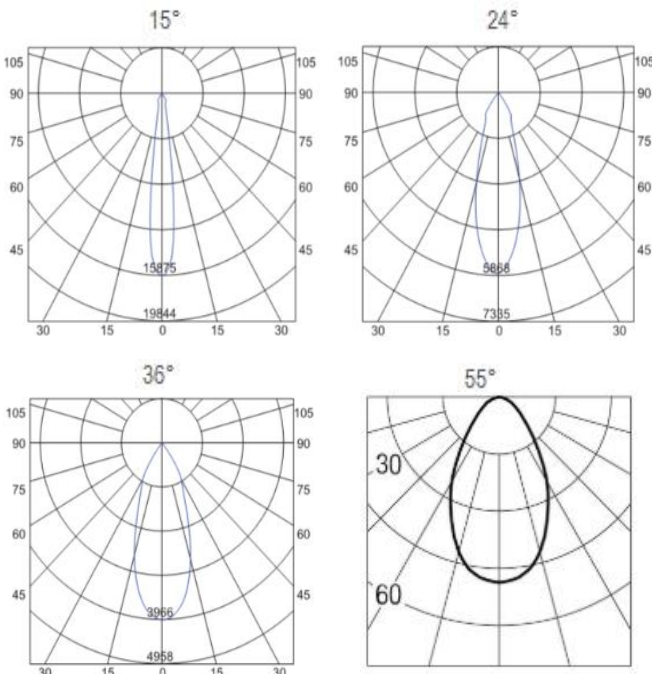

Description

This recessed trimless spotlight is designed to be stretchable, adjustable & gimbal, up down 90° adjustable direction, and 360° rotation. It is flexible to be used for luxury commercial lighting for hotels, supermarkets, shopping malls, offices, etc.

Dimension drawing

Lighting Distribution

Specification

Ref Number	GR-DLG-2*10WR-1
Power	2*10Watt ±5%
Lumens	1800-2100lm
LED Type	COB
CCT	2700k-3000K/4000K/5700-6000K
CRI	>90
SDCM	<5 or 3
LED driver	External driver included
Control Way	ON/OFF
Input voltage	110/ 220-240VAC 50/60Hz
Efficiency	>86%
Power factor	>0.5
THD	<20%
Free flicker	Yes
Beam angle	15/24/36°/55° options
Materials	Die-cast aluminum.
Finished	Matt White / Black options
UGR	<19 anti-glare
Surge protection	1KV
Mounting	Trimless recessed
IP Rating	IP20 (IP44 for front)
Dimension	L123*W53*H103mm
Cutout	L125*W55mm
Working temp	-25°C ~ +50°C
Storage temp	-30°C ~ +55°C
Standard	CE LVD EMC RoHS
Working life	>50000Hrs
Warranty	2/3Years/5Years
Insulation class	Class II