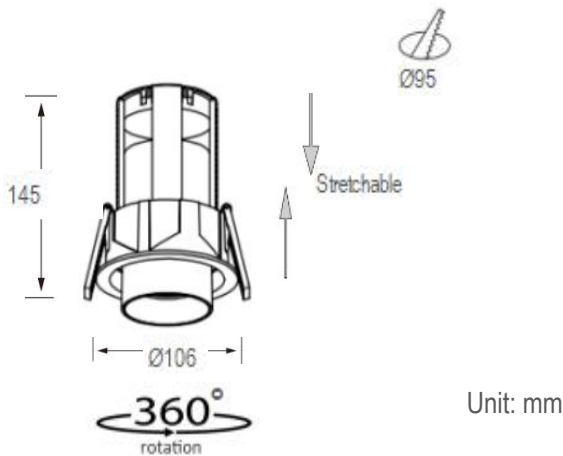

Description

This recessed spotlight is designed to be stretchable, adjustable & gimbal, up down 90° adjustable direction, and 360° rotation. It is flexible to be used for luxury commercial lighting for hotels, supermarkets, shopping malls, offices, etc.

Specification

Ref Number	GR-DLG-25WR
Power	25Watt ±5%
Lumens	2350-2500lm
LED Type	COB
CCT	2700k-3000K/4000K/5700-6000K
CRI	>92
SDCM	< 3
LED driver	External driver included
Control Way	ON/OFF
Input voltage	110/ 220-240VAC 50/60Hz
Efficiency	>88%
Power factor	>0.9
THD	<15%
Free flicker	Yes
Beam angle	15/24/36°/55° options
Materials	Die-cast aluminum.
Finished	Matt White / Black options
UGR	<19 anti-glare
Surge protection	1KV
Mounting	Recessed
IP Rating	IP20 (IP44 for front)
Dimension	Ø106*H145mm
Cutout	Ø95mm
Working temp	-25°C ~ +50°C
Storage temp	-30°C ~ +55°C
Standard	CE LVD EMC RoHS
Working life	>50000Hrs
Warranty	2/3Years/5Years
Insulation class	Class II

Dimension drawing

Lighting Distribution

Options

- DC12V/24V/36V/48V/60V input
- Triac/0-10V/DALI dimmable
- SDCM:2
- Emergency backup (1-3hours with 3-5W)
- Plug

Package

QTY: CTN Size:
Gross Weight(KG):