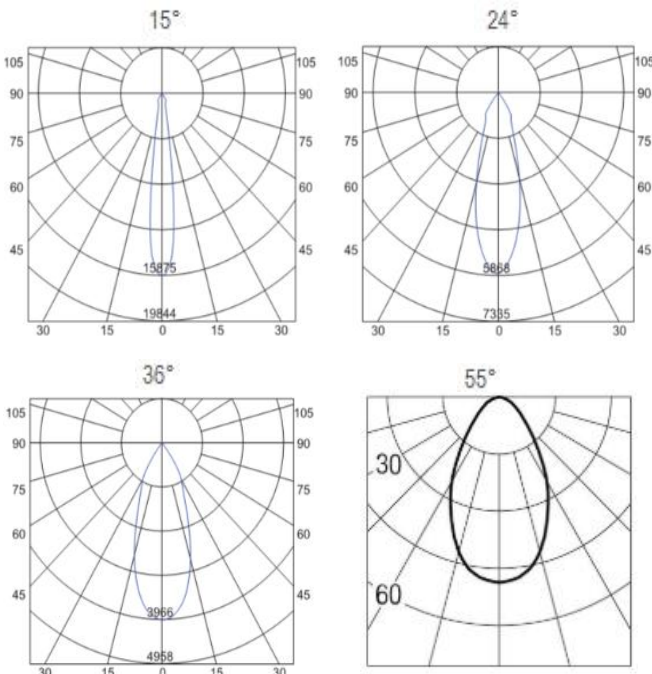

Description

This recessed spotlight is designed to be stretchable, adjustable & gimbal, up down 90° adjustable direction, and 360° rotation. It is flexible to be used for luxury commercial lighting for hotels, supermarkets, shopping malls, offices, etc.

Specification

Ref Number	GR-DLG-25WR
Power	25Watt ±5%
Lumens	2350-2500lm
LED Type	COB
CCT	2700k-3000K/4000K/5700-6000K
CRI	>92
SDCM	< 3
LED driver	External driver included
Control Way	ON/OFF
Input voltage	110/ 220-240VAC 50/60Hz
Efficiency	>88%
Power factor	>0.9
THD	<15%
Free flicker	Yes
Beam angle	15/24/36°/55° options
Materials	Die-cast aluminum.
Finished	Matt White / Black options
UGR	<19 anti-glare
Surge protection	1KV
Mounting	Recessed
IP Rating	IP20 (IP44 for front)
Dimension	Ø106*H145mm
Cutout	Ø95mm
Working temp	-25°C ~ +50°C
Storage temp	-30°C ~ +55°C
Standard	CE LVD EMC RoHS
Working life	>50000Hrs
Warranty	2/3Years/5Years
Insulation class	Class II

Dimension drawing

Lighting Distribution

Options

- DC12V/24V/36V/48V/60V input
- Triac/0-10V/DALI dimmable
- SDCM:2
- Emergency backup (1-3hours with 3-5W)
- Plug

Package

QTY: CTN Size:
Gross Weight(KG):