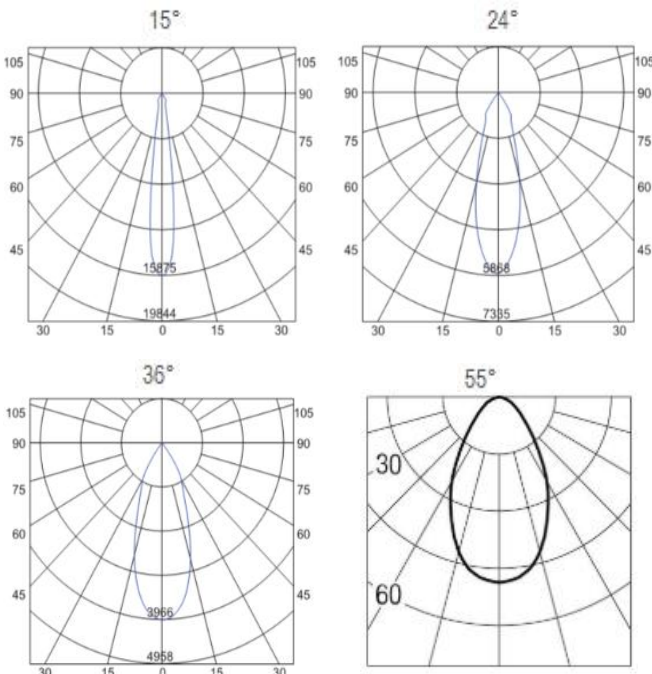

Description

This recessed trimless spotlight is designed to be stretchable, adjustable & gimbal, up down 90° adjustable direction, and 360° rotation. It is flexible to be used for luxury commercial lighting for hotels, supermarkets, shopping malls, offices, etc.

Specification

| | |
|------------------|------------------------------|
| Ref Number | GR-DLG-25WR-1 |
| Power | 25Watt ±5% |
| Lumens | 2350-2500lm |
| LED Type | COB |
| CCT | 2700k-3000K/4000K/5700-6000K |
| CRI | >90 |
| SDCM | <5 or 3 |
| LED driver | External driver included |
| Control Way | ON/OFF |
| Input voltage | 110/ 220-240VAC 50/60Hz |
| Efficiency | >89% |
| Power factor | >0.5 |
| THD | <15% |
| Free flicker | Yes |
| Beam angle | 15/24/36°/55° options |
| Materials | Die-cast aluminum. |
| Finished | Matt White / Black options |
| UGR | <19 anti-glare |
| Surge protection | 1KV |
| Mounting | Trimless recessed |
| IP Rating | IP20 (IP44 for front) |
| Dimension | Ø95*H145mm |
| Cutout | Ø95mm |
| Working temp | -25°C ~ +50°C |
| Storage temp | -30°C ~ +55°C |
| Standard | CE LVD EMC RoHS |
| Working life | >50000Hrs |
| Warranty | 2/3Years/5Years |
| Insulation class | Class II |

Dimension drawing

Lighting Distribution

Options

- DC12V/24V/36V/48V/60V input
- Triac/0-10V/DALI dimmable
- SDCM<3;

Package

QTY: CTN Size:
Gross Weight(KG):