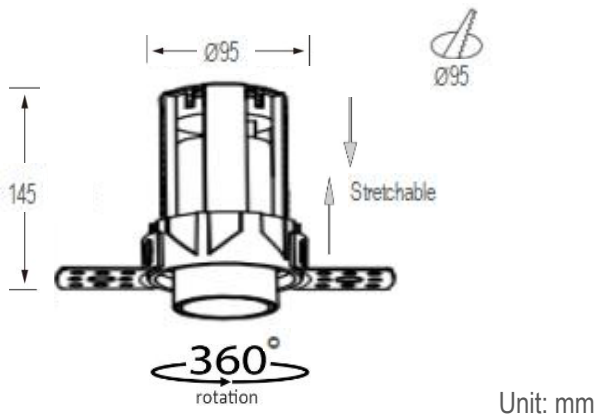

Description

This recessed trimless spotlight is designed to be stretchable, adjustable & gimbal, up down 90° adjustable direction, and 360° rotation. It is flexible to be used for luxury commercial lighting for hotels, supermarkets, shopping malls, offices, etc.

Specification

| | |
|------------------|------------------------------|
| Ref Number | GR-DLG-25WR-1 |
| Power | 25Watt ±5% |
| Lumens | 2350-2500lm |
| LED Type | COB |
| CCT | 2700k-3000K/4000K/5700-6000K |
| CRI | >90 |
| SDCM | <5 or 3 |
| LED driver | External driver included |
| Control Way | ON/OFF |
| Input voltage | 110/ 220-240VAC 50/60Hz |
| Efficiency | >89% |
| Power factor | >0.5 |
| THD | <15% |
| Free flicker | Yes |
| Beam angle | 15/24/36°/55° options |
| Materials | Die-cast aluminum. |
| Finished | Matt White / Black options |
| UGR | <19 anti-glare |
| Surge protection | 1KV |
| Mounting | Trimless recessed |
| IP Rating | IP20 (IP44 for front) |
| Dimension | Ø95*H145mm |
| Cutout | Ø95mm |
| Working temp | -25°C ~ +50°C |
| Storage temp | -30°C ~ +55°C |
| Standard | CE LVD EMC RoHS |
| Working life | >50000Hrs |
| Warranty | 2/3Years/5Years |
| Insulation class | Class II |

Dimension drawing

Lighting Distribution

Options

- DC12V/24V/36V/48V/60V input
- Triac/0-10V/DALI dimmable
- SDCM<3;

Package

QTY: CTN Size:
Gross Weight(KG):