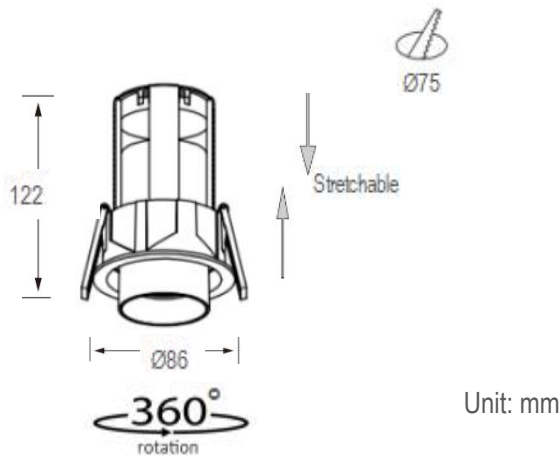

Description

This recessed spotlight is designed to be stretchable, adjustable & gimbal, up down 90° adjustable direction, and 360° rotation. It is flexible to be used for luxury commercial lighting for hotels, supermarkets, shopping malls, offices, etc.

Specification

Ref Number	GR-DLG-15WR
Power	15Watt ±5%
Lumens	1350-1500lm
LED Type	COB
CCT	2700k-3000K/4000K/5700-6000K
CRI	>92
SDCM	< 3
LED driver	External driver included
Control Way	ON/OFF
Input voltage	110/ 220-240VAC 50/60Hz
Efficiency	>87%
Power factor	>0.5 or 0.9
THD	<15%
Free flicker	Yes
Beam angle	15/24/36°/55° options
Materials	Die-cast aluminum.
Finished	Matt White / Black options
UGR	<19 anti-glare
Surge protection	1KV
Mounting	Recessed
IP Rating	IP20 (IP44 for front)
Dimension	Ø86*H122mm
Cutout	Ø75mm
Working temp	-25°C ~ +50°C
Storage temp	-30°C ~ +55°C
Standard	CE LVD EMC RoHS
Working life	>50000Hrs
Warranty	2/3Years/5Years
Insulation class	Class II

Dimension drawing

Lighting Distribution

Options

- DC12V/24V/36V/48V/60V input
- Triac/0-10V/DALI dimmable
- SDCM:2
- Emergency backup (1-3hours with 3-5W)
- Plug

Package

QTY: CTN Size:
Gross Weight(KG):