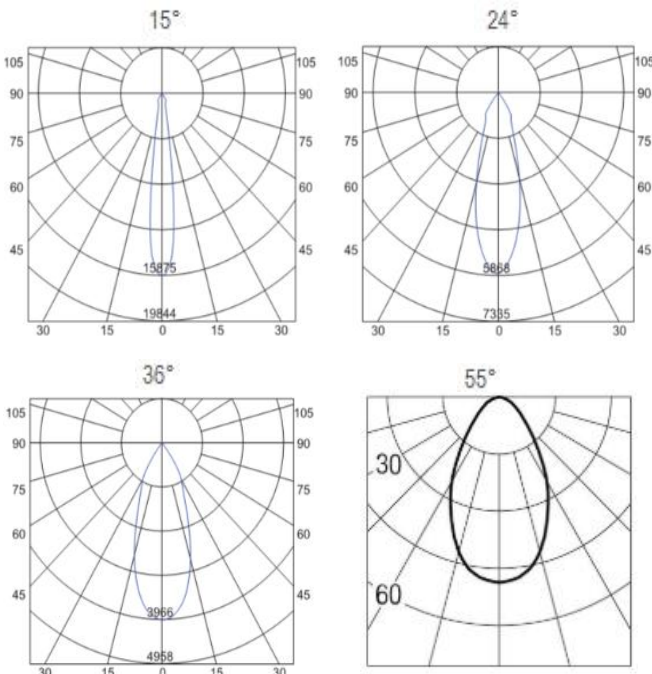

Description

This recessed spotlight is designed to be stretchable, adjustable & gimbal, up down 90° adjustable direction, and 360° rotation. It is flexible to be used for luxury commercial lighting for hotels, supermarkets, shopping malls, offices, etc.

Specification

Ref Number	GR-DLG-15WR
Power	15Watt ±5%
Lumens	1350-1500lm
LED Type	COB
CCT	2700k-3000K/4000K/5700-6000K
CRI	>92
SDCM	< 3
LED driver	External driver included
Control Way	ON/OFF
Input voltage	110/ 220-240VAC 50/60Hz
Efficiency	>87%
Power factor	>0.5 or 0.9
THD	<15%
Free flicker	Yes
Beam angle	15/24/36°/55° options
Materials	Die-cast aluminum.
Finished	Matt White / Black options
UGR	<19 anti-glare
Surge protection	1KV
Mounting	Recessed
IP Rating	IP20 (IP44 for front)
Dimension	Ø86*H122mm
Cutout	Ø75mm
Working temp	-25°C ~ +50°C
Storage temp	-30°C ~ +55°C
Standard	CE LVD EMC RoHS
Working life	>50000Hrs
Warranty	2/3Years/5Years
Insulation class	Class II

Dimension drawing

Lighting Distribution

Options

- DC12V/24V/36V/48V/60V input
- Triac/0-10V/DALI dimmable
- SDCM:2
- Emergency backup (1-3hours with 3-5W)
- Plug

Package

QTY: CTN Size:
Gross Weight(KG):