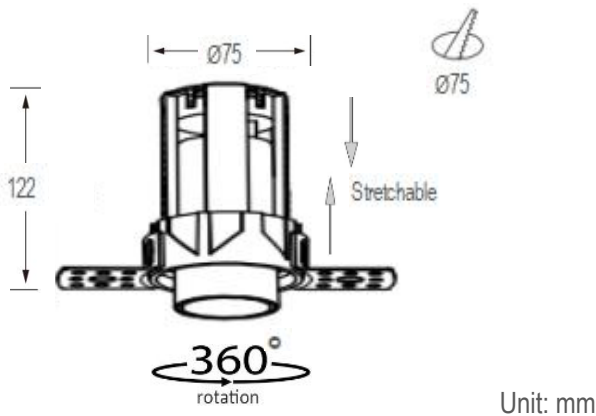

Description

This recessed trimless spotlight is designed to be stretchable, adjustable & gimbal, up down 90° adjustable direction, and 360° rotation. It is flexible to be used for luxury commercial lighting for hotels, supermarkets, shopping malls, offices, etc.

Specification

Ref Number	GR-DLG-15WR-1
Power	15Watt ±5%
Lumens	1350-1500lm
LED Type	COB
CCT	2700k-3000K/4000K/5700-6000K
CRI	>90
SDCM	<5 or 3
LED driver	External driver included
Control Way	ON/OFF
Input voltage	110/ 220-240VAC 50/60Hz
Efficiency	>86%
Power factor	>0.5
THD	<15%
Free flicker	Yes
Beam angle	15/24/36°/55° options
Materials	Die-cast aluminum.
Finished	Matt White / Black options
UGR	<19 anti-glare
Surge protection	1KV
Mounting	Trimless recessed
IP Rating	IP20 (IP44 for front)
Dimension	Ø75*H122mm
Cutout	Ø75mm
Working temp	-25°C ~ +50°C
Storage temp	-30°C ~ +55°C
Standard	CE LVD EMC RoHS
Working life	>50000Hrs
Warranty	2/3Years/5Years
Insulation class	Class II

Dimension drawing

Lighting Distribution

Options

- DC12V/24V/36V/48V/60V input
- Triac/0-10V/DALI dimmable
- SDCM<3;

Package

QTY: CTN Size:
Gross Weight(KG):