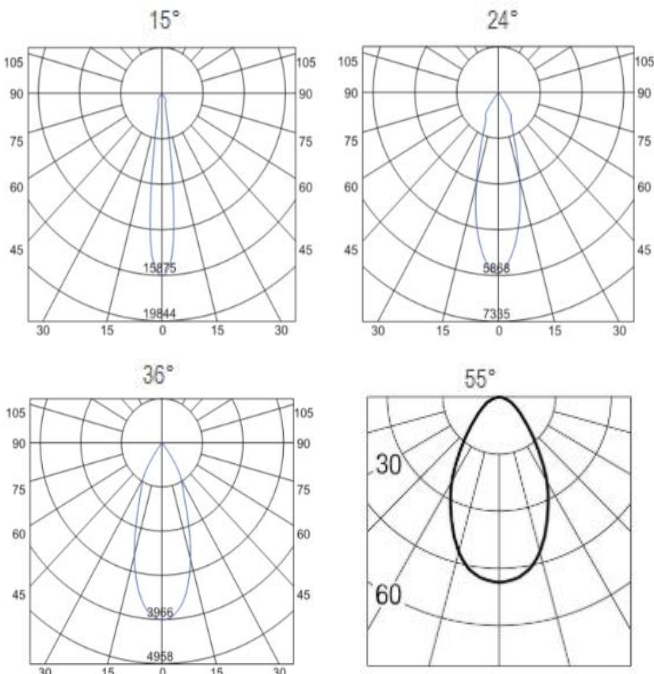

Description

This recessed trimless spotlight is designed to be stretchable, adjustable & gimbal, up down 90° adjustable direction, and 360° rotation. It is flexible to be used for luxury commercial lighting for hotels, supermarkets, shopping malls, offices, etc.

Specification

Ref Number	GR-DLG-15WR-1
Power	15Watt ±5%
Lumens	1350-1500lm
LED Type	COB
CCT	2700k-3000K/4000K/5700-6000K
CRI	>90
SDCM	<5 or 3
LED driver	External driver included
Control Way	ON/OFF
Input voltage	110/ 220-240VAC 50/60Hz
Efficiency	>86%
Power factor	>0.5
THD	<15%
Free flicker	Yes
Beam angle	15/24/36°/55° options
Materials	Die-cast aluminum.
Finished	Matt White / Black options
UGR	<19 anti-glare
Surge protection	1KV
Mounting	Trimless recessed
IP Rating	IP20 (IP44 for front)
Dimension	Ø75*H122mm
Cutout	Ø75mm
Working temp	-25°C ~ +50°C
Storage temp	-30°C ~ +55°C
Standard	CE LVD EMC RoHS
Working life	>50000Hrs
Warranty	2/3Years/5Years
Insulation class	Class II

Dimension drawing

Lighting Distribution

Options

- DC12V/24V/36V/48V/60V input
- Triac/0-10V/DALI dimmable
- SDCM<3;

Package

QTY: CTN Size:
Gross Weight(KG):