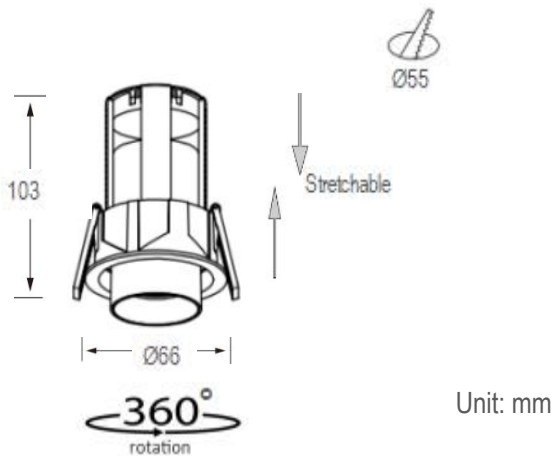

## Description

This recessed spotlight is designed to be stretchable, adjustable & gimbal, up down 90° adjustable direction, and 360° rotation. It is flexible to be used for luxury commercial lighting for hotels, supermarkets, shopping malls, offices, etc.

## Specification

Ref Number	GR-DLG-10WR
Power	10Watt ±5%
Lumens	850-1000lm
LED Type	COB
CCT	2700k-3000K/4000K/5700-6000K
CRI	>92
SDCM	< 3
LED driver	External driver included
Control Way	ON/OFF
Input voltage	110/ 220-240VAC 50/60Hz
Efficiency	>86%
Power factor	>0.5 or 0.9
THD	<15%
Free flicker	Yes
Beam angle	15/24/36°/55° options
Materials	Die-cast aluminum.
Finished	Matt White / Black options
UGR	<19 anti-glare
Surge protection	1KV
Mounting	Recessed
IP Rating	IP20 (IP44 for front)
Dimension	Ø66*H103mm
Cutout	Ø55mm
Working temp	-25°C ~ +50°C
Storage temp	-30°C ~ +55°C
Standard	CE LVD EMC RoHS
Working life	>50000Hrs
Warranty	2/3Years/5Years
Insulation class	Class II

## Dimension drawing