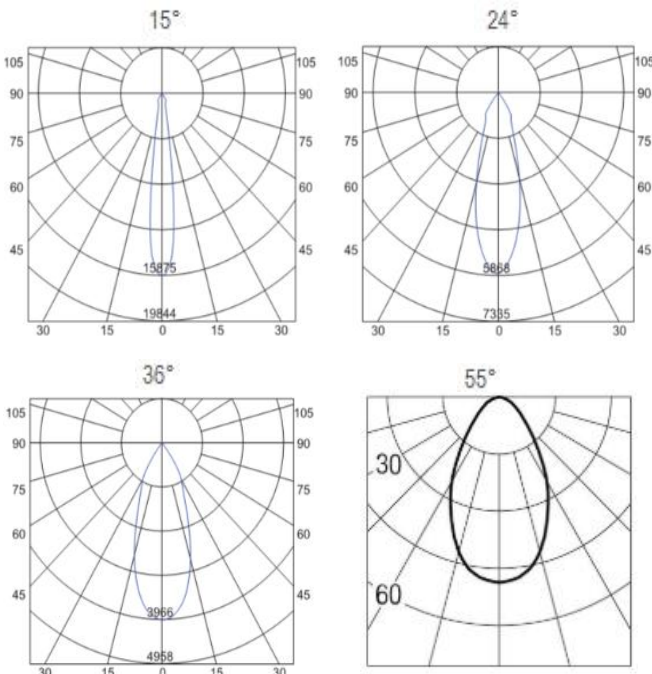

## Description

This recessed spotlight is designed to be stretchable, adjustable & gimbal, up down 90° adjustable direction, and 360° rotation. It is flexible to be used for luxury commercial lighting for hotels, supermarkets, shopping malls, offices, etc.

## Specification

Ref Number	GR-DLG-10WR
Power	10Watt ±5%
Lumens	850-1000lm
LED Type	COB
CCT	2700k-3000K/4000K/5700-6000K
CRI	>92
SDCM	< 3
LED driver	External driver included
Control Way	ON/OFF
Input voltage	110/ 220-240VAC 50/60Hz
Efficiency	>86%
Power factor	>0.5 or 0.9
THD	<15%
Free flicker	Yes
Beam angle	15/24/36°/55° options
Materials	Die-cast aluminum.
Finished	Matt White / Black options
UGR	<19 anti-glare
Surge protection	1KV
Mounting	Recessed
IP Rating	IP20 (IP44 for front)
Dimension	Ø66*H103mm
Cutout	Ø55mm
Working temp	-25°C ~ +50°C
Storage temp	-30°C ~ +55°C
Standard	CE LVD EMC RoHS
Working life	>50000Hrs
Warranty	2/3Years/5Years
Insulation class	Class II

## Dimension drawing

## Lighting Distribution