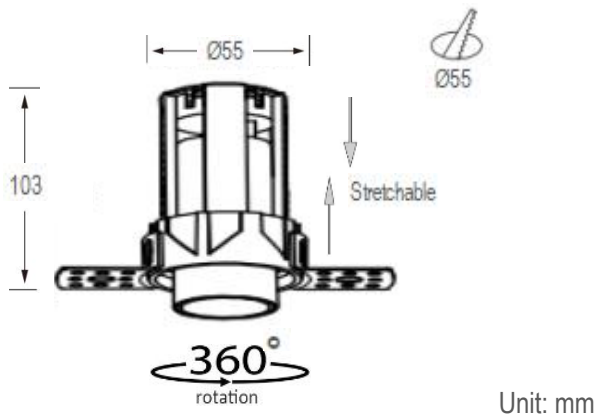

Description

This recessed trimless spotlight is designed to be stretchable, adjustable & gimbal, up down 90° adjustable direction, and 360° rotation. It is flexible to be used for luxury commercial lighting for hotels, supermarkets, shopping malls, offices, etc.

Specification

Ref Number	GR-DLG-10WR-1
Power	10Watt ±5%
Lumens	900-1000lm
LED Type	COB
CCT	2700k-3000K/4000K/5700-6000K
CRI	>90
SDCM	<5 or 3
LED driver	External driver included
Control Way	ON/OFF
Input voltage	110/ 220-240VAC 50/60Hz
Efficiency	>86%
Power factor	>0.5
THD	<15%
Free flicker	Yes
Beam angle	15/24/36°/55° options
Materials	Die-cast aluminum.
Finished	Matt White / Black options
UGR	<19 anti-glare
Surge protection	1KV
Mounting	Trimless recessed
IP Rating	IP20 (IP44 for front)
Dimension	Ø55*H103mm
Cutout	Ø55mm
Working temp	-25°C ~ +50°C
Storage temp	-30°C ~ +55°C
Standard	CE LVD EMC RoHS
Working life	>50000Hrs
Warranty	2/3Years/5Years
Insulation class	Class II

Dimension drawing

Lighting Distribution

Options

- DC12V/24V/36V/48V/60V input
- Triac/0-10V/DALI dimmable
- SDCM<3;

Package

QTY: CTN Size:
Gross Weight(KG):