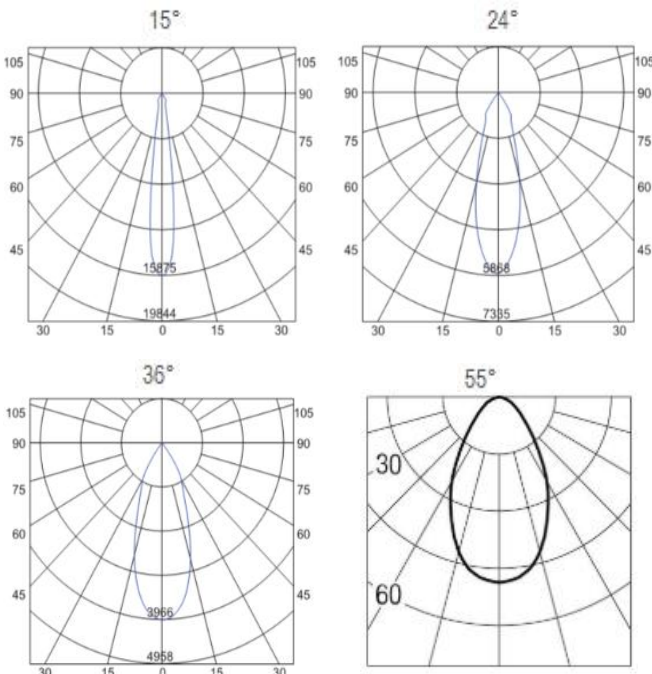

Description

This recessed trimless spotlight is designed to be stretchable, adjustable & gimbal, up down 90° adjustable direction, and 360° rotation. It is flexible to be used for luxury commercial lighting for hotels, supermarkets, shopping malls, offices, etc.

Specification

Ref Number	GR-DLG-10WR-1
Power	10Watt ±5%
Lumens	900-1000lm
LED Type	COB
CCT	2700k-3000K/4000K/5700-6000K
CRI	>90
SDCM	<5 or 3
LED driver	External driver included
Control Way	ON/OFF
Input voltage	110/ 220-240VAC 50/60Hz
Efficiency	>86%
Power factor	>0.5
THD	<15%
Free flicker	Yes
Beam angle	15/24/36°/55° options
Materials	Die-cast aluminum.
Finished	Matt White / Black options
UGR	<19 anti-glare
Surge protection	1KV
Mounting	Trimless recessed
IP Rating	IP20 (IP44 for front)
Dimension	Ø55*H103mm
Cutout	Ø55mm
Working temp	-25°C ~ +50°C
Storage temp	-30°C ~ +55°C
Standard	CE LVD EMC RoHS
Working life	>50000Hrs
Warranty	2/3Years/5Years
Insulation class	Class II

Dimension drawing

Lighting Distribution

Options

- DC12V/24V/36V/48V/60V input
- Triac/0-10V/DALI dimmable
- SDCM<3;

Package

QTY: CTN Size:
Gross Weight(KG):