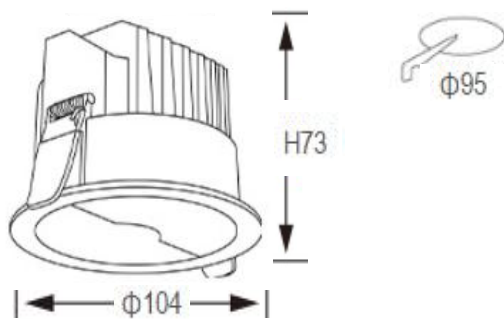

Description

Our asymmetric Beam LED wall washer downlight is a popular recessed indoor lighting solution. With a tiltable beam design and excellent anti-glare effect, it provides ideal directional lighting for walls. Its high performance makes it a great choice for hotel lobbies, exhibition halls, corridors, and other indoor areas.

Specification

Ref Number	GR-DL-95E(20W)
Power	20Watt ±5%
Lumens	1600-1800lm
LED Type	COB
CCT	2700k-3000K/4000K/5700-6000K
CRI	>92
SDCM	< 3
LED driver	External included
Control Way	ON/OFF
Input voltage	110/ 220-240VAC 50/60Hz
Efficiency	>86%
Power factor	>0.5
THD	<15%
Free flicker	Yes
Beam angle	15/24/36/50°
Materials	Die-cast aluminum, White / Black finished
Reflectors	Shining silver/gun black reflector options
UGR	<15 anti glare
Surge protection	1KV
Mounting	Recessed
IP Rating	IP20 (IP44 for front)
Dimension	Φ104*H73mm
Cutout	Φ95mm
Working temp	-25°C ~ +50°C
Storage temp	-30°C ~ +55°C
Standard	CE LVD EMC RoHS
Working life	>50000Hrs
Warranty	3Years/5Years
Insulation class	Class II

Dimension drawing

Unit:mm

Lighting Distribution

Options(Additional Cost)

- DC12V/24V/36V/48V/60V input
- Triac/0-10V/DALI dimmable
- SDCM:2
- PF>0.9
- Emergency backup

Package

QTY:50PCS/CTNS CTN Size: 58*24*58CM
Gross Weight(KG): 19KG/CTNS