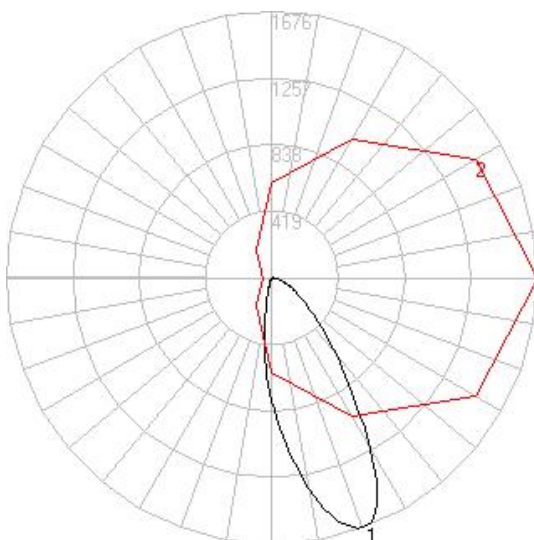

Description

Our asymmetric Beam LED wall washer downlight is a popular recessed indoor lighting solution. With a tiltable beam design and excellent anti-glare effect, it provides ideal directional lighting for walls. Its high performance makes it a great choice for hotel lobbies, exhibition halls, corridors, and other indoor areas.

Specification

Ref Number	GR-DL-95E(20W)
Power	20Watt ±5%
Lumens	1600-1800lm
LED Type	COB
CCT	2700k-3000K/4000K/5700-6000K
CRI	>92
SDCM	< 3
LED driver	External included
Control Way	ON/OFF
Input voltage	110/ 220-240VAC 50/60Hz
Efficiency	>86%
Power factor	>0.5
THD	<15%
Free flicker	Yes
Beam angle	15/24/36/50°
Materials	Die-cast aluminum, White / Black finished
Reflectors	Shining silver/gun black reflector options
UGR	<15 anti glare
Surge protection	1KV
Mounting	Recessed
IP Rating	IP20 (IP44 for front)
Dimension	Φ104*H73mm
Cutout	Φ95mm
Working temp	-25°C ~ +50°C
Storage temp	-30°C ~ +55°C
Standard	CE LVD EMC RoHS
Working life	>50000Hrs
Warranty	3Years/5Years
Insulation class	Class II

Dimension drawing

Unit:mm

Lighting Distribution

Options(Additional Cost)

- DC12V/24V/36V/48V/60V input
- Triac/0-10V/DALI dimmable
- SDCM:2
- PF>0.9
- Emergency backup

Package

QTY:50PCS/CTNS CTN Size: 58*24*58CM
Gross Weight(KG): 19KG/CTNS