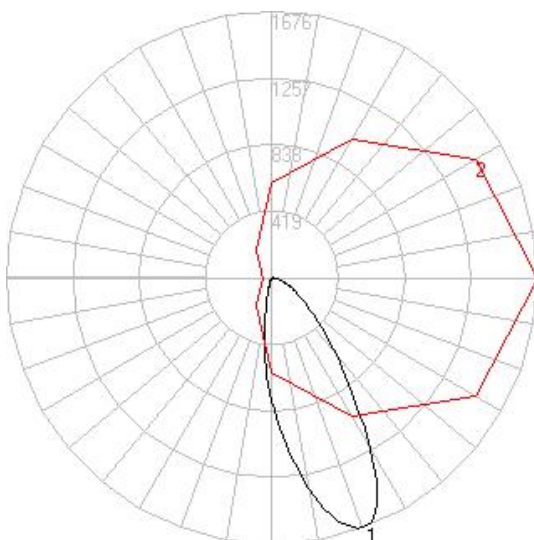

Description

Our asymmetric Beam LED wall washer downlight is a popular recessed indoor lighting solution. With a tiltable beam design and excellent anti-glare effect, it provides ideal directional lighting for walls. Its high performance makes it a great choice for hotel lobbies, exhibition halls, corridors, and other indoor areas.

Specification

Ref Number	GR-DL-95E(15W)
Power	15Watt ±5%
Lumens	1300-1500lm
LED Type	COB
CCT	2700k-3000K/4000K/5700-6000K
CRI	>92
SDCM	< 3
LED driver	External included
Control Way	ON/OFF
Input voltage	110/ 220-240VAC 50/60Hz
Efficiency	>86%
Power factor	>0.5
THD	<15%
Free flicker	Yes
Beam angle	15/24/36/50°
Materials	Die-cast aluminum, White / Black finished
Reflectors	Shining silver/gun black reflector options
UGR	<15 anti glare
Surge protection	1KV
Mounting	Recessed
IP Rating	IP20 (IP44 for front)
Dimension	Φ104*H73mm
Cutout	Φ95mm
Working temp	-25°C ~ +50°C
Storage temp	-30°C ~ +55°C
Standard	CE LVD EMC RoHS
Working life	>50000Hrs
Warranty	3Years/5Years
Insulation class	Class II

Dimension drawing

Unit:mm

Lighting Distribution

Options(Additional Cost)

- DC12V/24V/36V/48V/60V input
- Triac/0-10V/DALI dimmable
- SDCM:2
- PF>0.9
- Emergency backup

Package

QTY:50PCS/CTNS CTN Size: 58*24*58CM
Gross Weight(KG): 19KG/CTNS