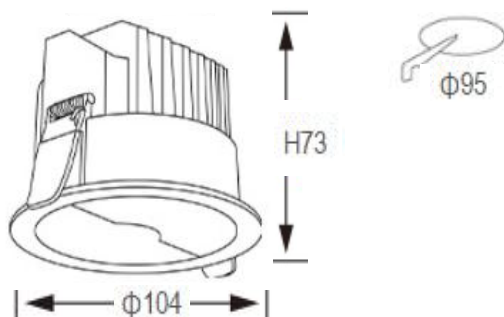

Description

Our asymmetric Beam LED wall washer downlight is a popular recessed indoor lighting solution. With a tiltable beam design and excellent anti-glare effect, it provides ideal directional lighting for walls. Its high performance makes it a great choice for hotel lobbies, exhibition halls, corridors, and other indoor areas.

Specification

Ref Number	GR-DL-95E(15W)
Power	15Watt ±5%
Lumens	1300-1500lm
LED Type	COB
CCT	2700k-3000K/4000K/5700-6000K
CRI	>92
SDCM	< 3
LED driver	External included
Control Way	ON/OFF
Input voltage	110/ 220-240VAC 50/60Hz
Efficiency	>86%
Power factor	>0.5
THD	<15%
Free flicker	Yes
Beam angle	15/24/36/50°
Materials	Die-cast aluminum, White / Black finished
Reflectors	Shining silver/gun black reflector options
UGR	<15 anti glare
Surge protection	1KV
Mounting	Recessed
IP Rating	IP20 (IP44 for front)
Dimension	Φ104*H73mm
Cutout	Φ95mm
Working temp	-25°C ~ +50°C
Storage temp	-30°C ~ +55°C
Standard	CE LVD EMC RoHS
Working life	>50000Hrs
Warranty	3Years/5Years
Insulation class	Class II

Dimension drawing

Unit:mm

Lighting Distribution

Options(Additional Cost)

- DC12V/24V/36V/48V/60V input
- Triac/0-10V/DALI dimmable
- SDCM:2
- PF>0.9
- Emergency backup

Package

QTY:50PCS/CTNS CTN Size: 58*24*58CM
Gross Weight(KG): 19KG/CTNS