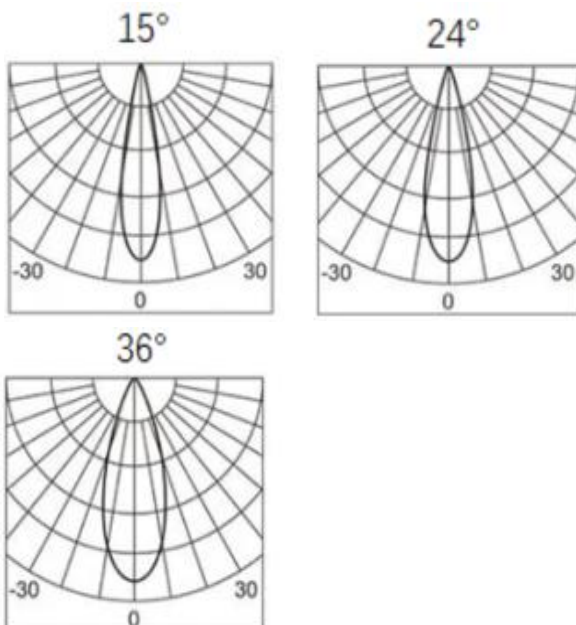

## •Dimension drawing

Unit: mm

## •Lighting Distribution

## •Description

This adjustable Swivel spotlight features a stylish cylindrical design, perfect for homes, offices, and retail spaces. This compact, surface-mounted fixture offers a 24-degree beam angle, 350-degree rotation, and 90-degree tilt for precise illumination. Available in black and white, it supports non-dimming, trailing-edge dimming, and DALI dimming for added versatility.