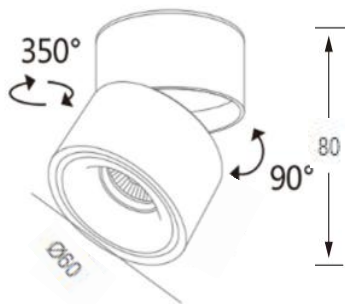

## •Dimension drawing

Unit: mm

## •Description

This adjustable Swivel spotlight features a stylish cylindrical design, perfect for homes, offices, and retail spaces. This compact, surface-mounted fixture offers a 24-degree beam angle, 350-degree rotation, and 90-degree tilt for precise illumination. Available in black and white, it supports non-dimming, trailing-edge dimming, and DALI dimming for added versatility.

## •Specification

Ref Number	GR-DL-7WZ-3
Power	7Watt ±5%
Lumens	600-700lm
LED Type	COB
CCT	2700k-3000K/4000K/5700-6000K
CRI	>92
SDCM	< 3
LED driver	built-in driver included
Control Way	ON/OFF
Input voltage	110/ 220-240VAC 50/60Hz
Efficiency	>78%
Power factor	>0.5
THD	<15%
Free flicker	Yes
Beam angle	15/24/36° options
Materials	Die-cast aluminum.
Finished	Matt White / Black options
Reflector color	White/black/Gold/Shining silver options
Surge protection	1KV
UGR	<19 anti-glare
IP Rating	IP20 (IP44 for front)
Dimension	Ø60*H80mm
Cutout	/
Working temp	-25°C ~ +50°C
Storage temp	-30°C ~ +55°C
Standard	CE LVD EMC RoHS
Working life	>50000Hrs
Warranty	2/3Years/5Years
Insulation class	Class II