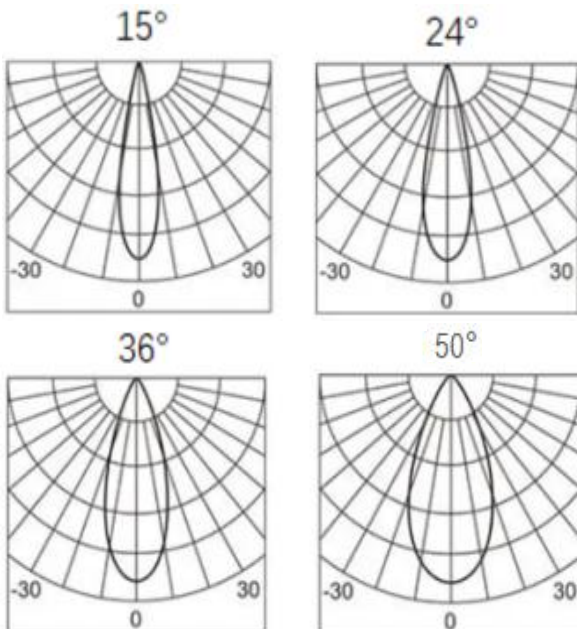

Specification

Ref Number	GR-DL-7WV-1
Power	7Watt ±5%
Lumens	600-700lm
LED Type	COB
CCT	2700k-3000K/4000K/5700-6000K
CRI	>90
SDCM	< 3
LED driver	External driver included
Control Way	ON/OFF
Input voltage	110/ 220-240VAC 50/60Hz
Efficiency	>81%
Power factor	>0.5
THD	<15%
Free flicker	Yes
Beam angle	15/24°/36° /50° options
Materials	Die-cast aluminum+reflectors
Reflector	Plastic
Reflector color	Black/white/shining silver/gold/gun black.
Surge protection	1KV
UGR	<15
IP Rating	IP20 (IP44 for front)
Dimension	L102*W52*H70mm
Cut out	L57*W52mm
Working temp	-25°C ~ +55°C
Storage temp	-30°C ~ +60°C
Standard	CE LVD EMC RoHS
Working life	>50000Hrs
Warranty	3Years/5Years
Insulation class	Class II

Dimension drawing

L57*W52

Unit:mm

Lighting Distribution

Options(Additional Cost)

- Emergency backup
- Triac/0-10V/DALI dimmable
- SDCM:2
- PF>0.9
- LED driver with Plug

Package

QTY: CTN Size: