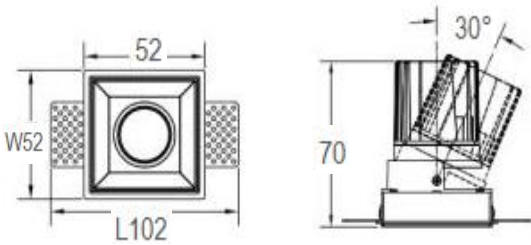

Description

The square recessed downlights are trimless designs. It is an adjustable 30° direction; the reflectors can be matt black, white, matt silver, gun black, or gold options. They are widely used for different commercial lighting projects.

Specification

Ref Number	GR-DL-7WV-1
Power	7Watt ±5%
Lumens	600-700lm
LED Type	COB
CCT	2700k-3000K/4000K/5700-6000K
CRI	>90
SDCM	< 3
LED driver	External driver included
Control Way	ON/OFF
Input voltage	110/ 220-240VAC 50/60Hz
Efficiency	>81%
Power factor	>0.5
THD	<15%
Free flicker	Yes
Beam angle	15/24°/36° /50° options
Materials	Die-cast aluminum+reflectors
Reflector	Plastic
Reflector color	Black/white/shining silver/gold/gun black.
Surge protection	1KV
UGR	<15
IP Rating	IP20 (IP44 for front)
Dimension	L102*W52*H70mm
Cut out	L57*W52mm
Working temp	-25°C ~ +55°C
Storage temp	-30°C ~ +60°C
Standard	CE LVD EMC RoHS
Working life	>50000Hrs
Warranty	3Years/5Years
Insulation class	Class II

Dimension drawing

L57*W52

Unit:mm

Lighting Distribution

Options(Additional Cost)

- Emergency backup
- Triac/0-10V/DALI dimmable
- SDCM:2
- PF>0.9
- LED driver with Plug

Package

QTY: CTN Size: