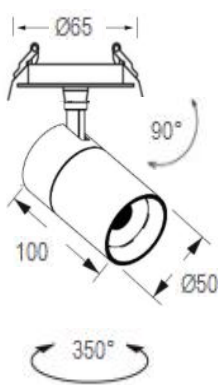

Description

This recessed spotlight is adjustable 90° up and down and has a 350° swivel design. The direction of illumination can be easily changed. The finished color includes matte white and matte black. Widely used for office lighting, museum lighting, hotel lighting, and living room lighting, etc.

Specification

Ref Number	GR-DL-7WG-7
Power	7Watt ±5%
Lumens	600-700lm
LED Type	COB
CCT	2700k-3000K/4000K/5700-6000K
CRI	>92
SDCM	< 3
LED driver	External driver included
Control Way	ON/OFF
Input voltage	110/ 220-240VAC 50/60Hz
Efficiency	>81%
Power factor	>0.5
THD	<15%
Free flicker	Yes
Beam angle	15/24/36° options
Materials	Die-cast aluminum.+Lens
Finished	Matt White / Black options
UGR	<19 anti-glare
Surge protection	1KV
Insulation class	Class II
IP Rating	IP20 (IP44 for front)
Dimension	Body:Ø50*L100mm;
Cutout	Ø55mm
Working temp	-25°C ~ +55°C
Storage temp	-30°C ~ +60°C
Standard	CE LVD EMC RoHS
Working life	>50000Hrs
Warranty	3Years/5Years

Dimension drawing

Unit: mm

Lighting Distribution

Options(Additional cost)

- DC12V/24V/36V/48V/60V input
- Triac/0-10V/DALI dimmable
- SDCM<2
- PF>0.9
- Emergency backup

Package

QTY: CTN Size:
Gross Weight(KG):