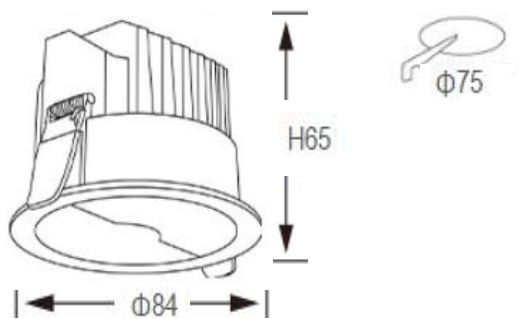

## Description

Our asymmetric Beam LED wall washer downlight is a popular recessed indoor lighting solution. With a tiltable beam design and excellent anti-glare effect, it provides ideal directional lighting for walls. Its high performance makes it a great choice for hotel lobbies, exhibition halls, corridors, and other indoor areas.

## Specification

Ref Number	GR-DL-75E(9W)
Power	9Watt ±5%
Lumens	800-900lm
LED Type	COB
CCT	2700k-3000K/4000K/5700-6000K
CRI	>92
SDCM	< 3
LED driver	External included
Control Way	ON/OFF
Input voltage	110/ 220-240VAC 50/60Hz
Efficiency	>86%
Power factor	>0.5
THD	<15%
Free flicker	Yes
Beam angle	15/24/36/50°
Materials	Die-cast aluminum, White / Black finished
Reflectors	Shining silver/gun black reflector options
UGR	<15 anti glare
Surge protection	1KV
Mounting	Recessed
IP Rating	IP20 (IP44 for front)
Dimension	Φ84*H65mm
Cutout	Φ75mm
Working temp	-25°C ~ +50°C
Storage temp	-30°C ~ +55°C
Standard	CE LVD EMC RoHS
Working life	>50000Hrs
Warranty	3Years/5Years
Insulation class	Class II

## Dimension drawing

Unit:mm

## Package

QTY:50PCS/CTNS      CTN Size: 53\*22\*54CM  
Gross Weight(KG): 14KG/CTNS