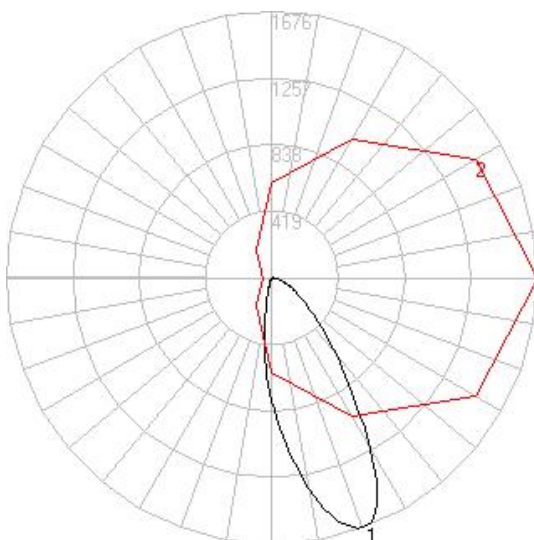

## Specification

Ref Number	GR-DL-75E(9W)
Power	9Watt ±5%
Lumens	800-900lm
LED Type	COB
CCT	2700k-3000K/4000K/5700-6000K
CRI	>92
SDCM	< 3
LED driver	External included
Control Way	ON/OFF
Input voltage	110/ 220-240VAC 50/60Hz
Efficiency	>86%
Power factor	>0.5
THD	<15%
Free flicker	Yes
Beam angle	15/24/36/50°
Materials	Die-cast aluminum, White / Black finished
Reflectors	Shining silver/gun black reflector options
UGR	<15 anti glare
Surge protection	1KV
Mounting	Recessed
IP Rating	IP20 (IP44 for front)
Dimension	Φ84*H65mm
Cutout	Φ75mm
Working temp	-25°C ~ +50°C
Storage temp	-30°C ~ +55°C
Standard	CE LVD EMC RoHS
Working life	>50000Hrs
Warranty	3Years/5Years
Insulation class	Class II

## Dimension drawing

Unit:mm

## Lighting Distribution