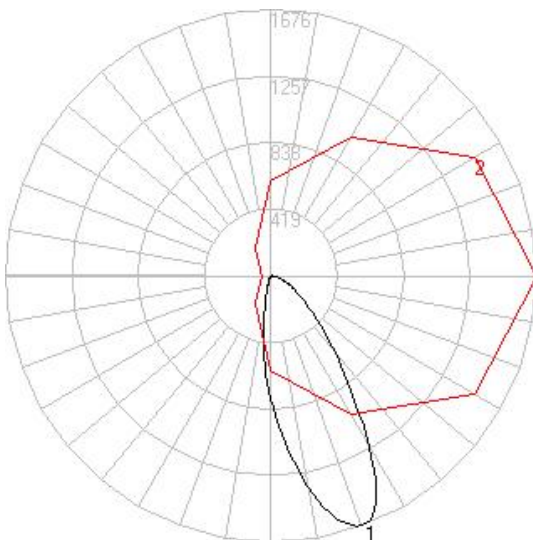

•Dimension drawing

Unit:mm

•Lighting Distribution

•Description

Our asymmetric Beam LED wall washer downlight is a popular recessed indoor lighting solution. With a tiltable beam design and excellent anti-glare effect, it provides ideal directional lighting for walls. Its high performance makes it a great choice for hotel lobbies, exhibition halls, corridors, and other indoor areas.

•Specification

Ref Number	GR-DL-75E(12W)
Power	12Watt ±5%
Lumens	1000-1200lm
LED Type	COB
CCT	2700k-3000K/4000K/5700-6000K
CRI	>92
SDCM	< 3
LED driver	External included
Control Way	ON/OFF
Input voltage	110/ 220-240VAC 50/60Hz
Efficiency	>86%
Power factor	>0.5
THD	<15%
Free flicker	Yes
Beam angle	15/24/36/50°
Materials	Die-cast aluminum,White / Black finished
Reflectors	Shining silver/gun black reflector options
UGR	<15 anti glare
Surge protection	1KV
Mounting	Recessed
IP Rating	IP20 (IP44 for front)
Dimension	Φ84*H65mm
Cutout	Φ75mm
Working temp	-25°C ~ +50°C
Storage temp	-30°C ~ +55°C
Standard	CE LVD EMC RoHS
Working life	>50000Hrs
Warranty	3Years/5Years
Insulation class	Class II