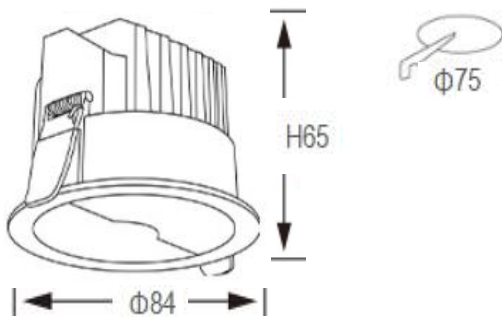

•Dimension drawing

Unit:mm

•Lighting Distribution

•Description

Our asymmetric Beam LED wall washer downlight is a popular recessed indoor lighting solution. With a tiltable beam design and excellent anti-glare effect, it provides ideal directional lighting for walls. Its high performance makes it a great choice for hotel lobbies, exhibition halls, corridors, and other indoor areas.

•Specification

Ref Number	GR-DL-75E(12W)
Power	12Watt ±5%
Lumens	1000-1200lm
LED Type	COB
CCT	2700k-3000K/4000K/5700-6000K
CRI	>92
SDCM	< 3
LED driver	External included
Control Way	ON/OFF
Input voltage	110/ 220-240VAC 50/60Hz
Efficiency	>86%
Power factor	>0.5
THD	<15%
Free flicker	Yes
Beam angle	15/24/36/50°
Materials	Die-cast aluminum,White / Black finished
Reflectors	Shining silver/gun black reflector options
UGR	<15 anti glare
Surge protection	1KV
Mounting	Recessed
IP Rating	IP20 (IP44 for front)
Dimension	Φ84*H65mm
Cutout	Φ75mm
Working temp	-25°C ~ +50°C
Storage temp	-30°C ~ +55°C
Standard	CE LVD EMC RoHS
Working life	>50000Hrs
Warranty	3Years/5Years
Insulation class	Class II

•Options(Additional Cost)

- DC12V/24V/36V/48V/60V input
- Triac/0-10V/DALI dimmable
- SDCM:2
- PF>0.9
- Emergency backup

•Package

QTY:50PCS/CTNS CTN Size: 53*22*54CM
Gross Weight(KG): 14KG/CTNS