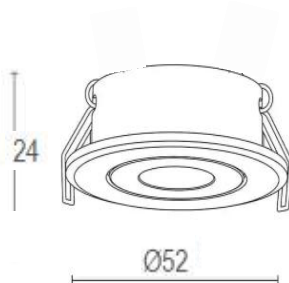

## Description

The recessed mini downlight is mini size, with an adjustable design. Commonly used in kitchen downlights under cabinets, wine cabinets, jewelry display cabinets, hotels, bedrooms, living rooms, offices, and other small spaces for discreet lighting.

## Specification

Ref Number	GR-DL-3WMIC
Power	3Watt ±5%
Lumens	240-300lm
LED Type	COB
CCT	2700k-3000K/4000K/5700-6000K
CRI	>92
SDCM	< 3
LED driver	External driver included
Control Way	ON/OFF
Input voltage	110/ 220-240VAC 50/60Hz
Efficiency	>75%
Power factor	>0.5
THD	<20%
Free flicker	Yes
Beam angle	15/24° options
Materials	Die-cast aluminum
Finished	White/black/gold/silver options
UGR	<19 anti glare
Insulation class	Class II
Mounting	Recessed
IP Rating	IP20 (IP44 for front)
Dimension	Ø52*H24mm
Cutout	Ø45mm
Working temp	-25°C ~ +55°C
Storage temp	-30°C ~ +60°C
Standard	CE LVD EMC RoHS
Working life	>50000Hrs
Warranty	2/3Years

## Dimension drawing

Unit: mm