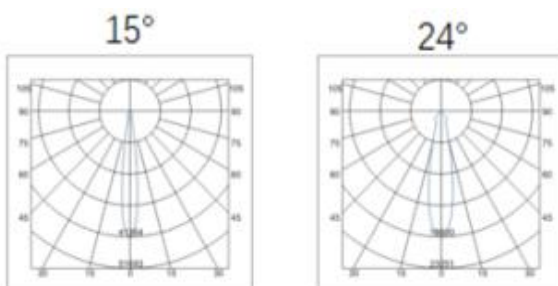

Lighting Distribution

Options(Additional Cost)

- DC12V/24V/36V/48V/60V input
- Triac/0-10V/DALI dimmable
- SDCM:2

Package

QTY: CTN Size:
Gross Weight(KG):