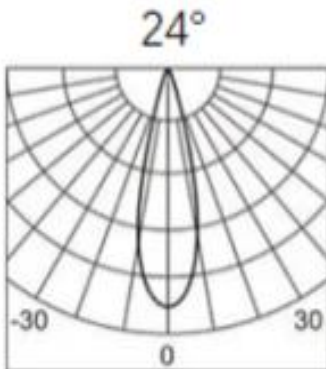

Specification

Ref Number	GR-DL-3WMID
Power	3Watt ±5%
Lumens	240-300lm
LED Type	COB
CCT	2700k-3000K/4000K/5700-6000K
CRI	>92
SDCM	< 3
LED driver	External driver included
Control Way	ON/OFF
Input voltage	110/ 220-240VAC 50/60Hz
Efficiency	>75%
Power factor	>0.5
THD	<20%
Free flicker	Yes
Beam angle	24°
Materials	Die-cast aluminum
Finished	White OR Black options
UGR	<19 anti glare
Insulation class	Class II
Mounting	Recessed
IP Rating	IP20 (IP44 for front)
Dimension	Ø45*H52mm
Cutout	Ø40mm
Working temp	-25°C ~ +55°C
Storage temp	-30°C ~ +60°C
Standard	CE LVD EMC RoHS
Working life	>50000Hrs
Warranty	2/3Years

Dimension drawing

Unit: mm

Lighting Distribution

Options(Additional Cost)

- DC12V/24V/36V/48V/60V input
- Triac/0-10V/DALI dimmable
- SDCM:2

Package

QTY: CTN Size:

Gross Weight(KG):