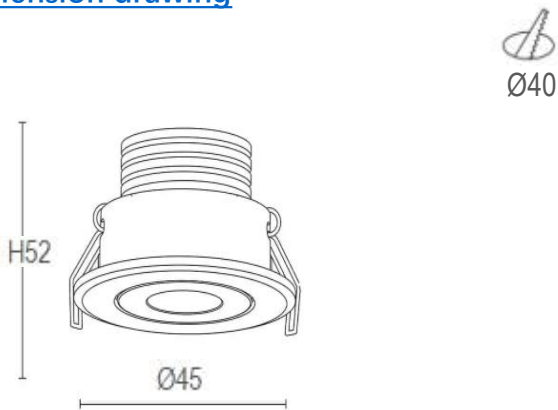

Description

The recessed mini downlight is mini size, with an adjustable design. Commonly used in kitchen downlights under cabinets, wine cabinets, jewelry display cabinets, hotels, bedrooms, living rooms, offices, and other small spaces for discreet lighting.

Specification

Ref Number	GR-DL-3WMID
Power	3Watt ±5%
Lumens	240-300lm
LED Type	COB
CCT	2700k-3000K/4000K/5700-6000K
CRI	>92
SDCM	< 3
LED driver	External driver included
Control Way	ON/OFF
Input voltage	110/ 220-240VAC 50/60Hz
Efficiency	>75%
Power factor	>0.5
THD	<20%
Free flicker	Yes
Beam angle	24°
Materials	Die-cast aluminum
Finished	White OR Black options
UGR	<19 anti glare
Insulation class	Class II
Mounting	Recessed
IP Rating	IP20 (IP44 for front)
Dimension	Ø45*H52mm
Cutout	Ø40mm
Working temp	-25°C ~ +55°C
Storage temp	-30°C ~ +60°C
Standard	CE LVD EMC RoHS
Working life	>50000Hrs
Warranty	2/3Years

Dimension drawing

Unit: mm

Lighting Distribution

Options(Additional Cost)

- DC12V/24V/36V/48V/60V input
- Triac/0-10V/DALI dimmable
- SDCM:2

Package

QTY: CTN Size:

Gross Weight(KG):