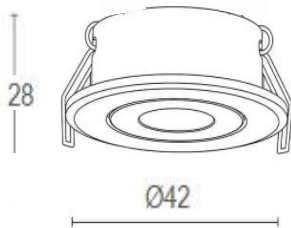

## Description

The recessed mini downlight is mini size, with an adjustable design. Commonly used in kitchen downlights under cabinets, wine cabinets, jewelry display cabinets, hotels, bedrooms, living rooms, offices, and other small spaces for discreet lighting.

## Specification

|                  |                              |
|------------------|------------------------------|
| Ref Number       | GR-DL-3WMIC                  |
| Power            | 3Watt ±5%                    |
| Lumens           | 240-300lm                    |
| LED Type         | COB                          |
| CCT              | 2700k-3000K/4000K/5700-6000K |
| CRI              | >92                          |
| SDCM             | < 3                          |
| LED driver       | External driver included     |
| Control Way      | ON/OFF                       |
| Input voltage    | 110/ 220-240VAC 50/60Hz      |
| Efficiency       | >75%                         |
| Power factor     | >0.5                         |
| THD              | <20%                         |
| Free flicker     | Yes                          |
| Beam angle       | 24°                          |
| Materials        | Die-cast aluminum            |
| Finished         | White OR Black options       |
| UGR              | <19 anti glare               |
| Insulation class | Class II                     |
| Mounting         | Recessed                     |
| IP Rating        | IP20 (IP44 for front)        |
| Dimension        | Ø42*H28mm                    |
| Cutout           | Ø35mm                        |
| Working temp     | -25°C ~ +55°C                |
| Storage temp     | -30°C ~ +60°C                |
| Standard         | CE LVD EMC RoHS              |
| Working life     | >50000Hrs                    |
| Warranty         | 2/3Years                     |

## Dimension drawing

Unit: mm