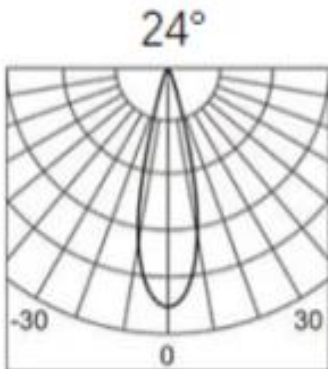

Lighting Distribution

Options(Additional Cost)

- DC12V/24V/36V/48V/60V input
- Triac/0-10V/DALI dimmable
- SDCM:2

Package

QTY: CTN Size:
Gross Weight(KG):