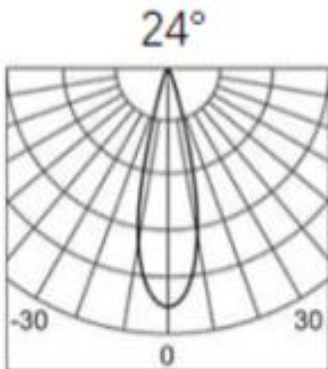

Specification

| | |
|------------------|------------------------------|
| Ref Number | GR-DL-3WMIB |
| Power | 3Watt ±5% |
| Lumens | 240-300lm |
| LED Type | COB |
| CCT | 2700k-3000K/4000K/5700-6000K |
| CRI | >92 |
| SDCM | < 3 |
| LED driver | External driver included |
| Control Way | ON/OFF |
| Input voltage | 110/ 220-240VAC 50/60Hz |
| Efficiency | >75% |
| Power factor | >0.5 |
| THD | <20% |
| Free flicker | Yes |
| Beam angle | 24° |
| Materials | Die-cast aluminum |
| Finished | White |
| UGR | <19 anti glare |
| Insulation class | Class II |
| Mounting | Recessed |
| IP Rating | IP20 (IP44 for front) |
| Dimension | Ø38*H42mm |
| Cutout | Ø30-32mm |
| Working temp | -25°C ~ +55°C |
| Storage temp | -30°C ~ +60°C |
| Standard | CE LVD EMC RoHS |
| Working life | >50000Hrs |
| Warranty | 2/3Years |

Dimension drawing

Unit: mm

Lighting Distribution

Options(Additional Cost)

- DC12V/24V/36V/48V/60V input
- Triac/0-10V/DALI dimmable
- SDCM:2

Package

QTY: CTN Size:

Gross Weight(KG):