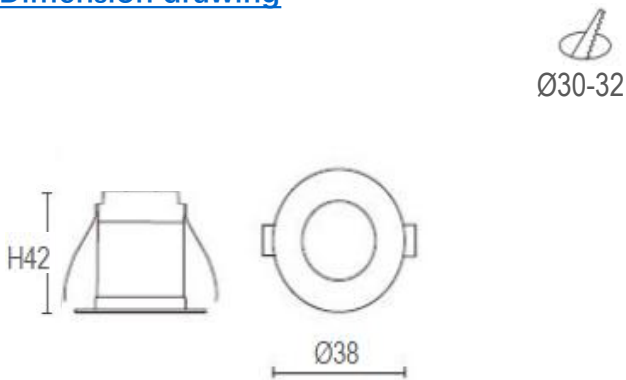

Description

The recessed mini downlights are small in size, with a deep reflector design, super anti-glare performance. Commonly used in kitchen downlights under cabinets, wine cabinets, jewelry display cabinets, hotels, bedrooms, living rooms, offices, and other small spaces for discreet lighting.

Specification

| | |
|------------------|------------------------------|
| Ref Number | GR-DL-3WMIB |
| Power | 3Watt ±5% |
| Lumens | 240-300lm |
| LED Type | COB |
| CCT | 2700k-3000K/4000K/5700-6000K |
| CRI | >92 |
| SDCM | < 3 |
| LED driver | External driver included |
| Control Way | ON/OFF |
| Input voltage | 110/ 220-240VAC 50/60Hz |
| Efficiency | >75% |
| Power factor | >0.5 |
| THD | <20% |
| Free flicker | Yes |
| Beam angle | 24° |
| Materials | Die-cast aluminum |
| Finished | White |
| UGR | <19 anti glare |
| Insulation class | Class II |
| Mounting | Recessed |
| IP Rating | IP20 (IP44 for front) |
| Dimension | Ø38*H42mm |
| Cutout | Ø30-32mm |
| Working temp | -25°C ~ +55°C |
| Storage temp | -30°C ~ +60°C |
| Standard | CE LVD EMC RoHS |
| Working life | >50000Hrs |
| Warranty | 2/3Years |

Dimension drawing

Unit: mm

Lighting Distribution

Options(Additional Cost)

- DC12V/24V/36V/48V/60V input
- Triac/0-10V/DALI dimmable
- SDCM:2

Package

QTY: CTN Size:

Gross Weight(KG):