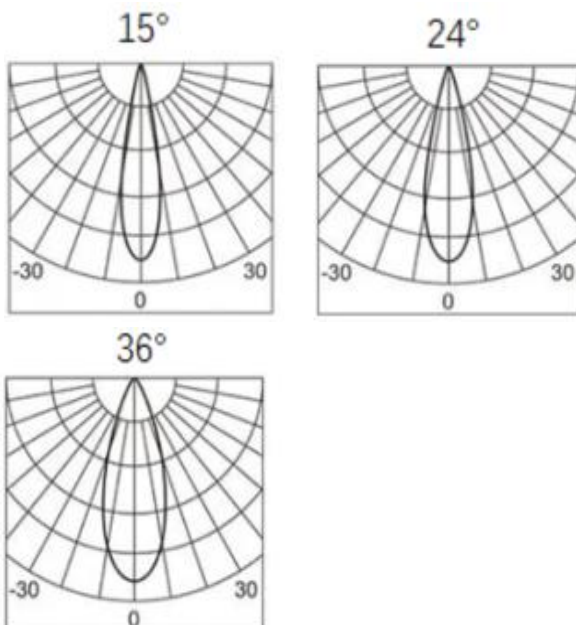

Lighting Distribution

Options(Additional cost)

- DC12V/24V/36V/48V/60V input
- Triac/0-10V/DALI dimmable
- SDCM<2
- PF>0.9
- Emergency backup

Package

QTY: CTN Size:
Gross Weight(KG):