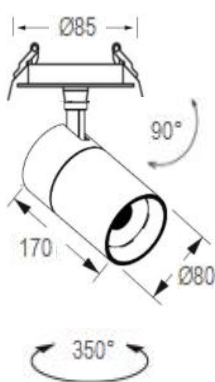

Description

This recessed spotlight is adjustable 90° up and down and has a 350° swivel design. The direction of illumination can be easily changed. The finished color includes matte white and matte black. Widely used for office lighting, museum lighting, hotel lighting, and living room lighting, etc.

Specification

Ref Number	GR-DL-35WG-7
Power	35Watt ±5%
Lumens	3200-3500lm
LED Type	COB
CCT	2700k-3000K/4000K/5700-6000K
CRI	>92
SDCM	< 3
LED driver	External driver included
Control Way	ON/OFF
Input voltage	110/ 220-240VAC 50/60Hz
Efficiency	>87%
Power factor	>0.9
THD	<15%
Free flicker	Yes
Beam angle	15/24/36° options
Materials	Die-cast aluminum.+Lens
Finished	Matt White / Black options
UGR	<19 anti-glare
Surge protection	1KV
Insulation class	Class II
IP Rating	IP20 (IP44 for front)
Dimension	Body:Ø80*L170mm;
Cutout	Ø75mm
Working temp	-25°C ~ +55°C
Storage temp	-30°C ~ +60°C
Standard	CE LVD EMC RoHS
Working life	>50000Hrs
Warranty	3Years/5Years

Dimension drawing

Unit: mm

Lighting Distribution

Options(Additional cost)

- DC12V/24V/36V/48V/60V input
- Triac/0-10V/DALI dimmable
- SDCM<2
- PF>0.9
- Emergency backup

Package

QTY: CTN Size:
Gross Weight(KG):