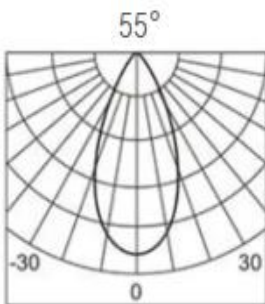

## •Dimension drawing

## •Lighting Distribution

## •Specification

Ref Number	GR-DL-30WW-7
Power	30Watt ±5%
Lumens	2900-3300lm
LED Type	SMD
CCT	2700k-3000K/4000K/5700-6000K
CRI	>90
SDCM	< 3
LED driver	IP20 External driver included
Control Way	ON/OFF
Input voltage	110/ 220-240VAC 50/60Hz
Efficiency	>87%
Power factor	>0.9
THD	<15%
Free flicker	Yes
Beam angle	55°
Materials	Die-cast aluminum+Plastic reflectors
Finished	White / Black options
Reflector	Black/white/shining silver/gold/gun black.
Surge protection	1KV
UGR	<17
IP Rating	IP65 for light body
Dimension	L145*W145*H75mm
Cut out	L125*W125mm
Working temp	-25°C ~ +55°C
Storage temp	-30°C ~ +60°C
Standard	CE LVD EMC RoHS
Working life	>50000Hrs
Warranty	3Years/5Years
Insulation class	Class II