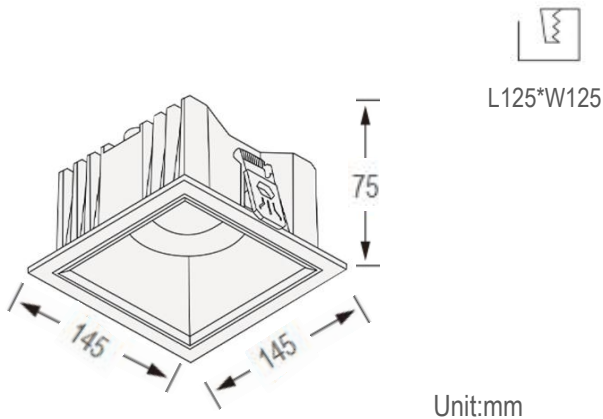

## •Dimension drawing

## •Specification

Ref Number	GR-DL-30WW-7
Power	30Watt ±5%
Lumens	2900-3300lm
LED Type	SMD
CCT	2700k-3000K/4000K/5700-6000K
CRI	>90
SDCM	< 3
LED driver	IP20 External driver included
Control Way	ON/OFF
Input voltage	110/ 220-240VAC 50/60Hz
Efficiency	>87%
Power factor	>0.9
THD	<15%
Free flicker	Yes
Beam angle	55°
Materials	Die-cast aluminum+Plastic reflectors
Finished	White / Black options
Reflector	Black/white/shining silver/gold/gun black.
Surge protection	1KV
UGR	<17
IP Rating	IP65 for light body
Dimension	L145*W145*H75mm
Cut out	L125*W125mm
Working temp	-25°C ~ +55°C
Storage temp	-30°C ~ +60°C
Standard	CE LVD EMC RoHS
Working life	>50000Hrs
Warranty	3Years/5Years
Insulation class	Class II