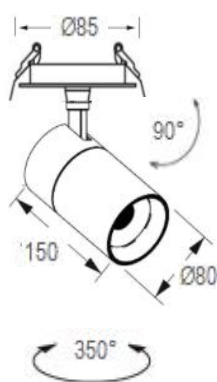

Description

This recessed spotlight is adjustable 90° up and down and has a 350° swivel design. The direction of illumination can be easily changed. The finished color includes matte white and matte black. Widely used for office lighting, museum lighting, hotel lighting, and living room lighting, etc.

Specification

Ref Number	GR-DL-30WG-7
Power	30Watt ±5%
Lumens	2600-3000lm
LED Type	COB
CCT	2700k-3000K/4000K/5700-6000K
CRI	>92
SDCM	< 3
LED driver	External driver included
Control Way	ON/OFF
Input voltage	110/ 220-240VAC 50/60Hz
Efficiency	>87%
Power factor	>0.9
THD	<15%
Free flicker	Yes
Beam angle	15/24/36° options
Materials	Die-cast aluminum.+Lens
Finished	Matt White / Black options
UGR	<19 anti-glare
Surge protection	1KV
Insulation class	Class II
IP Rating	IP20 (IP44 for front)
Dimension	Body:Ø80*L150mm;
Cutout	Ø75mm
Working temp	-25°C ~ +55°C
Storage temp	-30°C ~ +60°C
Standard	CE LVD EMC RoHS
Working life	>50000Hrs
Warranty	3Years/5Years

Dimension drawing

Unit: mm

Lighting Distribution

Options(Additional cost)

- DC12V/24V/36V/48V/60V input
- Triac/0-10V/DALI dimmable
- SDCM<2
- PF>0.9
- Emergency backup

Package

QTY: CTN Size:
Gross Weight(KG):