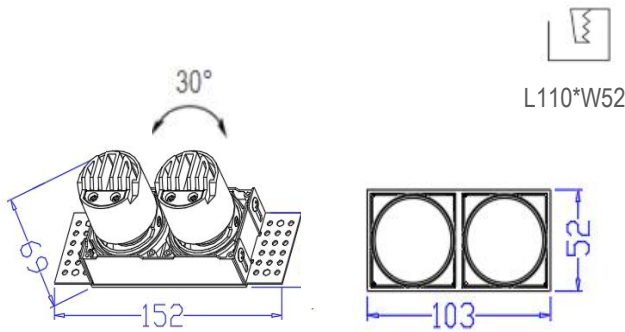

Description

The square recessed downlights are trimless designs. It is an adjustable 30° direction; the reflectors can be matt black, white, matt silver, gun black, or gold options. They are widely used for different commercial lighting projects.

Specification

Ref Number	GR-DL-2*7WV-1
Power	2*7Watt ±5%
Lumens	1150-1400lm
LED Type	COB
CCT	2700k-3000K/4000K/5700-6000K
CRI	>92
SDCM	< 3
LED driver	External driver included
Control Way	ON/OFF
Input voltage	110/ 220-240VAC 50/60Hz
Efficiency	>81%
Power factor	>0.5
THD	<15%
Free flicker	Yes
Beam angle	15/24°/36° /50° options
Materials	Die-cast aluminum+reflectors
Reflector	Plastic
Reflector color	Black/white/shining silver/gold/gun black.
Surge protection	1KV
UGR	<15
IP Rating	IP20 (IP44 for front)
Dimension	L152*W52*H69mm
Cut out	L110*W52mm
Working temp	-25°C ~ +55°C
Storage temp	-30°C ~ +60°C
Standard	CE LVD EMC RoHS
Working life	>50000Hrs
Warranty	3Years/5Years
Insulation class	Class II

Dimension drawing

Unit:mm

Lighting Distribution

Options(Additional Cost)

- Emergency backup
- Triac/0-10V/DALI dimmable
- SDCM:2
- PF>0.9
- LED driver with Plug

Package

QTY: CTN Size:

Gross Weight(KG):