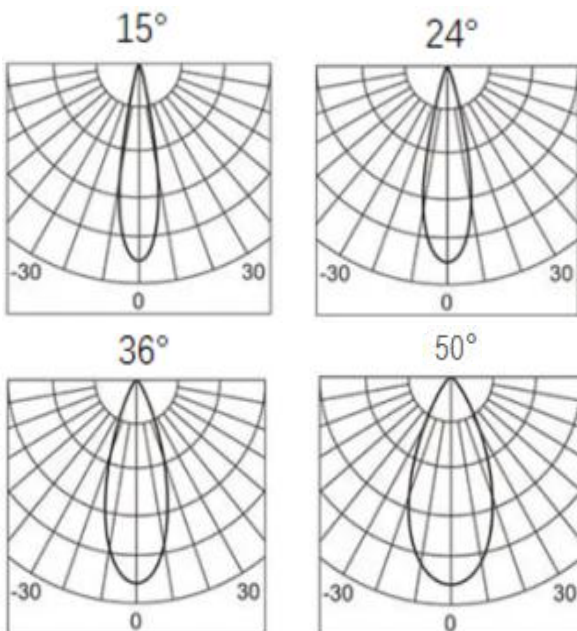

Lighting Distribution

Options(Additional Cost)

- Emergency backup
- Triac/0-10V/DALI dimmable
- SDCM:2
- PF>0.9
- LED driver with Plug

Package

QTY: CTN Size:

Gross Weight(KG):