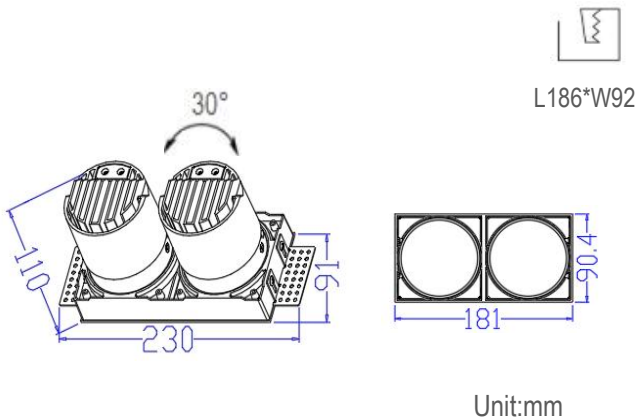

•Dimension drawing

•Lighting Distribution

•Description

The square recessed downlights are trimless designs . It is an adjustable 30° direction; the reflectors can be matt black, white, matt silver, gun black, or gold options. They are widely used for different commercial lighting projects .

•Specification

Ref Number	GR-DL-2*20WV-1
Power	2*20Watt ±5%
Lumens	3650-4000lm
LED Type	COB
CCT	2700k-3000K/4000K/5700-6000K
CRI	>92
SDCM	< 3
LED driver	External driver included
Control Way	ON/OFF
Input voltage	110/ 220-240VAC 50/60Hz
Efficiency	>85%
Power factor	>0.5 or 0.9
THD	<15%
Free flicker	Yes
Beam angle	15/24°/36° /50° options
Materials	Die-cast aluminum+reflectors
Reflector	Plastic
Reflector color	Black/white/shining silver/gold/gun black.
Surge protection	1KV
UGR	<15
IP Rating	IP20 (IP44 for front)
Dimension	L230*W91*H110mm
Cut out	L186*W92mm
Working temp	-25°C ~ +55°C
Storage temp	-30°C ~ +60°C
Standard	CE LVD EMC RoHS
Working life	>50000Hrs
Warranty	3Years/5Years
Insulation class	Class II