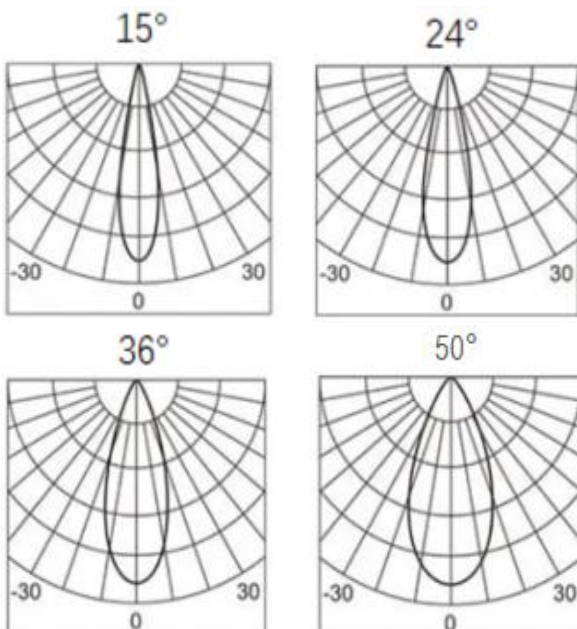

•Dimension drawing

•Lighting Distribution

•Description

The square recessed downlights are trimless designs . It is an adjustable 30° direction; the reflectors can be matt black, white, matt silver, gun black, or gold options. They are widely used for different commercial lighting projects .

•Specification

Ref Number	GR-DL-2*20WV-1
Power	2*20Watt ±5%
Lumens	3650-4000lm
LED Type	COB
CCT	2700k-3000K/4000K/5700-6000K
CRI	>92
SDCM	< 3
LED driver	External driver included
Control Way	ON/OFF
Input voltage	110/ 220-240VAC 50/60Hz
Efficiency	>85%
Power factor	>0.5 or 0.9
THD	<15%
Free flicker	Yes
Beam angle	15/24°/36° /50° options
Materials	Die-cast aluminum+reflectors
Reflector	Plastic
Reflector color	Black/white/shining silver/gold/gun black.
Surge protection	1KV
UGR	<15
IP Rating	IP20 (IP44 for front)
Dimension	L230*W91*H110mm
Cut out	L186*W92mm
Working temp	-25°C ~ +55°C
Storage temp	-30°C ~ +60°C
Standard	CE LVD EMC RoHS
Working life	>50000Hrs
Warranty	3Years/5Years
Insulation class	Class II