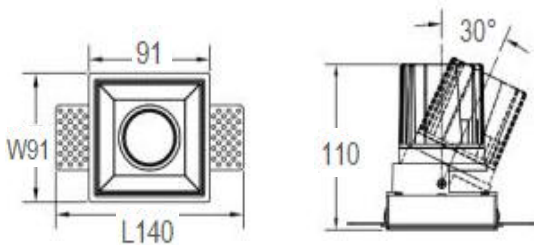

•Dimension drawing

L95*W92

Unit:mm

•Lighting Distribution

•Description

The square recessed downlights are trimless designs . It is an adjustable 30° direction; the reflectors can be matt black, white, matt silver, gun black, or gold options. They are widely used for different commercial lighting projects .

•Specification

Ref Number	GR-DL-20WV-1
Power	20Watt ±5%
Lumens	1700-2000lm
LED Type	COB
CCT	2700k-3000K/4000K/5700-6000K
CRI	>92
SDCM	< 3
LED driver	External driver included
Control Way	ON/OFF
Input voltage	110/ 220-240VAC 50/60Hz
Efficiency	>86%
Power factor	>0.5
THD	<15%
Free flicker	Yes
Beam angle	15/24°/36° /50° options
Materials	Die-cast aluminum+reflectors
Reflector	Plastic
Reflector color	Black/white/shining silver/gold/gun black.
Surge protection	1KV
UGR	<15
IP Rating	IP20 (IP44 for front)
Dimension	L140*W91*H110mm
Cut out	L95*W92mm
Working temp	-25°C ~ +55°C
Storage temp	-30°C ~ +60°C
Standard	CE LVD EMC RoHS
Working life	>50000Hrs
Warranty	3Years/5Years
Insulation class	Class II