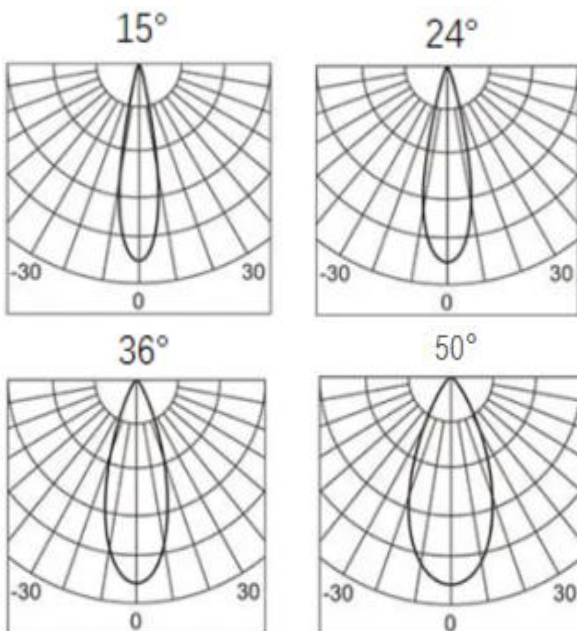

•Dimension drawing

L95*W92

Unit:mm

•Lighting Distribution

•Description

The square recessed downlights are trimless designs . It is an adjustable 30° direction; the reflectors can be matt black, white, matt silver, gun black, or gold options. They are widely used for different commercial lighting projects .

•Specification

Ref Number	GR-DL-20WV-1
Power	20Watt ±5%
Lumens	1700-2000lm
LED Type	COB
CCT	2700k-3000K/4000K/5700-6000K
CRI	>92
SDCM	< 3
LED driver	External driver included
Control Way	ON/OFF
Input voltage	110/ 220-240VAC 50/60Hz
Efficiency	>86%
Power factor	>0.5
THD	<15%
Free flicker	Yes
Beam angle	15/24°/36° /50° options
Materials	Die-cast aluminum+reflectors
Reflector	Plastic
Reflector color	Black/white/shining silver/gold/gun black.
Surge protection	1KV
UGR	<15
IP Rating	IP20 (IP44 for front)
Dimension	L140*W91*H110mm
Cut out	L95*W92mm
Working temp	-25°C ~ +55°C
Storage temp	-30°C ~ +60°C
Standard	CE LVD EMC RoHS
Working life	>50000Hrs
Warranty	3Years/5Years
Insulation class	Class II