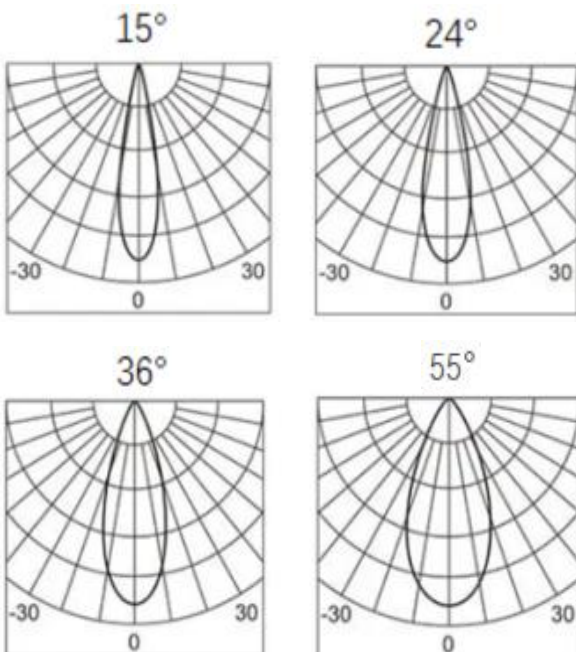

Lighting Distribution

Options(Additional Cost)

- Emergency backup
- Triac/0-10V/DALI dimmable
- SDCM:2
- PF>0.8

Package

QTY: CTN Size:
Gross Weight(KG):