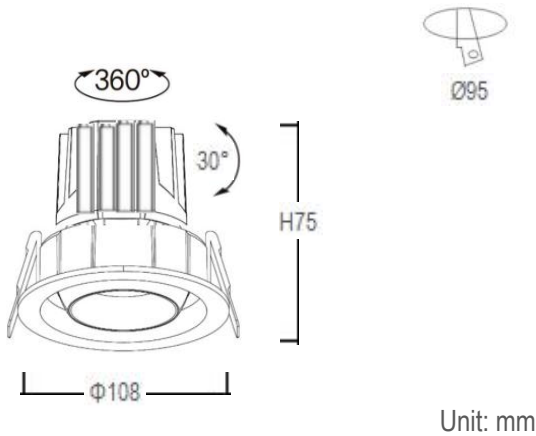

## Description

LED Downlight adopt eyeball design with low glare value, the eyeball colors and trim can be White/Black options. It is 360° rotation +30° adjustable direction for lighting. Widely used for commercial areas. . The lamp body and reflector are available in black and white to meet the diverse lighting needs of residential and commercial applications

## Specification

Ref Number	GR-DL-20WG-9
Power	20Watt ±5%
Lumens	1800-2000lm
LED Type	COB
CCT	2700k-3000K/4000K/5700-6000K
CRI	>92
SDCM	< 3
LED driver	External driver included
Control Way	ON/OFF
Input voltage	110/ 220-240VAC 50/60Hz
Efficiency	>87%
Power factor	>0.5
THD	<15%
Free flicker	Yes
Beam angle	15/24/36/55° options
Materials	Die-cast aluminum
Finished	White / Black options
UGR	<19 anti glare
Surge protection	1KV
Mounting	Recessed
IP Rating	IP20 (IP44 for front)
Dimension	Φ108*75mm
Cutout	Ø95mm
Working temp	-25°C ~ +50°C
Storage temp	-30°C ~ +55°C
Standard	CE LVD EMC RoHS
Working life	>50000Hrs
Warranty	3Years/5Years
Insulation class	Class II

## Dimension drawing