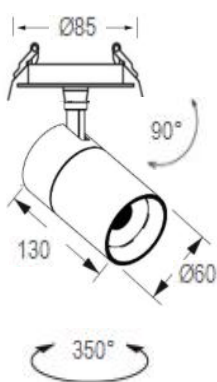

Description

This recessed spotlight is adjustable 90° up and down and has a 350° swivel design. The direction of illumination can be easily changed. The finished color includes matte white and matte black. Widely used for office lighting, museum lighting, hotel lighting, and living room lighting, etc.

Specification

Ref Number	GR-DL-20WG-7
Power	20Watt ±5%
Lumens	1700-2000lm
LED Type	COB
CCT	2700k-3000K/4000K/5700-6000K
CRI	>92
SDCM	< 3
LED driver	External driver included
Control Way	ON/OFF
Input voltage	110/ 220-240VAC 50/60Hz
Efficiency	>85%
Power factor	>0.5
THD	<15%
Free flicker	Yes
Beam angle	15/24/36° options
Materials	Die-cast aluminum.+Lens
Finished	Matt White / Black options
UGR	<19 anti-glare
Surge protection	1KV
Insulation class	Class II
IP Rating	IP20 (IP44 for front)
Dimension	Body:Ø60*L130mm;
Cutout	Ø75mm
Working temp	-25°C ~ +55°C
Storage temp	-30°C ~ +60°C
Standard	CE LVD EMC RoHS
Working life	>50000Hrs
Warranty	3Years/5Years

Dimension drawing

Unit: mm

Lighting Distribution

Options(Additional cost)

- DC12V/24V/36V/48V/60V input
- Triac/0-10V/DALI dimmable
- SDCM<2
- PF>0.9
- Emergency backup

Package

QTY: CTN Size:
Gross Weight(KG):