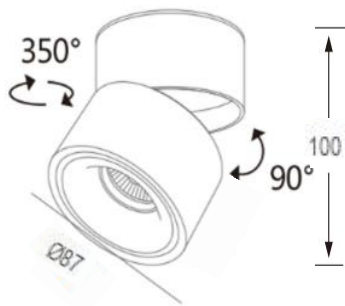

•Dimension drawing

Unit: mm

•Lighting Distribution

•Description

This adjustable Swivel spotlight features a stylish cylindrical design, perfect for homes, offices, and retail spaces. This compact, surface-mounted fixture offers a 24-degree beam angle, 350-degree rotation, and 90-degree tilt for precise illumination. Available in black and white, it supports non-dimming, trailing-edge dimming, and DALI dimming for added versatility.

•Specification

Ref Number	GR-DL-15WZ-3
Power	15Watt ±5%
Lumens	1300-1500lm
LED Type	COB
CCT	2700k-3000K/4000K/5700-6000K
CRI	>92
SDCM	< 3
LED driver	built-in driver included
Control Way	ON/OFF
Input voltage	110/ 220-240VAC 50/60Hz
Efficiency	>83%
Power factor	>0.5
THD	<15%
Free flicker	Yes
Beam angle	15/24/36° options
Materials	Die-cast aluminum.
Finished	Matt White / Black options
Reflector color	White/black/Gold/Shining silver options
Surge protection	1KV
UGR	<19 anti-glare
IP Rating	IP20 (IP44 for front)
Dimension	Ø87*H100mm
Cutout	/
Working temp	-25°C ~ +50°C
Storage temp	-30°C ~ +55°C
Standard	CE LVD EMC RoHS
Working life	>50000Hrs
Warranty	2/3Years/5Years
Insulation class	Class II

•Options

- DC12V/24V/36V/48V/60V input
- Triac/0-10V/DALI dimmable
- SDCM<2
- PF:>0.8

•Package

QTY: CTN Size:
Gross Weight(KG):