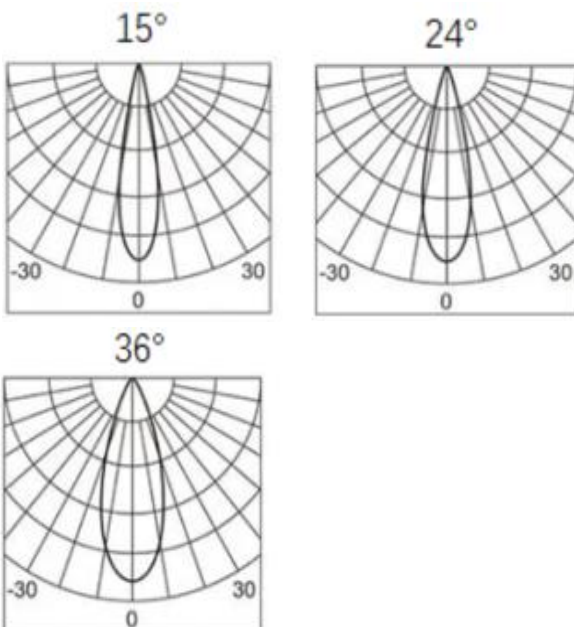

•Dimension drawing

Unit: mm

•Lighting Distribution

•Description

This adjustable Swivel spotlight features a stylish cylindrical design, perfect for homes, offices, and retail spaces. This compact, surface-mounted fixture offers a 24-degree beam angle, 350-degree rotation, and 90-degree tilt for precise illumination. Available in black and white, it supports non-dimming, trailing-edge dimming, and DALI dimming for added versatility.

•Specification

Ref Number	GR-DL-15WZ-3
Power	15Watt ±5%
Lumens	1300-1500lm
LED Type	COB
CCT	2700k-3000K/4000K/5700-6000K
CRI	>92
SDCM	< 3
LED driver	built-in driver included
Control Way	ON/OFF
Input voltage	110/ 220-240VAC 50/60Hz
Efficiency	>83%
Power factor	>0.5
THD	<15%
Free flicker	Yes
Beam angle	15/24/36° options
Materials	Die-cast aluminum.
Finished	Matt White / Black options
Reflector color	White/black/Gold/Shining silver options
Surge protection	1KV
UGR	<19 anti-glare
IP Rating	IP20 (IP44 for front)
Dimension	Ø87*H100mm
Cutout	/
Working temp	-25°C ~ +50°C
Storage temp	-30°C ~ +55°C
Standard	CE LVD EMC RoHS
Working life	>50000Hrs
Warranty	2/3Years/5Years
Insulation class	Class II