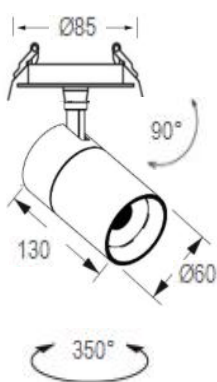

Description

This recessed spotlight is adjustable 90° up and down and has a 350° swivel design. The direction of illumination can be easily changed. The finished color includes matte white and matte black. Widely used for office lighting, museum lighting, hotel lighting, and living room lighting, etc.

Specification

Ref Number	GR-DL-15WG-7
Power	15Watt ±5%
Lumens	1300-1500lm
LED Type	COB
CCT	2700k-3000K/4000K/5700-6000K
CRI	>92
SDCM	< 3
LED driver	External driver included
Control Way	ON/OFF
Input voltage	110/ 220-240VAC 50/60Hz
Efficiency	>84%
Power factor	>0.5
THD	<15%
Free flicker	Yes
Beam angle	15/24/36° options
Materials	Die-cast aluminum.+Lens
Finished	Matt White / Black options
UGR	<19 anti-glare
Surge protection	1KV
Insulation class	Class II
IP Rating	IP20 (IP44 for front)
Dimension	Body:Ø60*L130mm;
Cutout	Ø75mm
Working temp	-25°C ~ +55°C
Storage temp	-30°C ~ +60°C
Standard	CE LVD EMC RoHS
Working life	>50000Hrs
Warranty	3Years/5Years

Dimension drawing

Unit: mm

Lighting Distribution

Options(Additional cost)

- DC12V/24V/36V/48V/60V input
- Triac/0-10V/DALI dimmable
- SDCM<2
- PF>0.9
- Emergency backup

Package

QTY: _____ CTN Size: _____
 Gross Weight(KG): _____