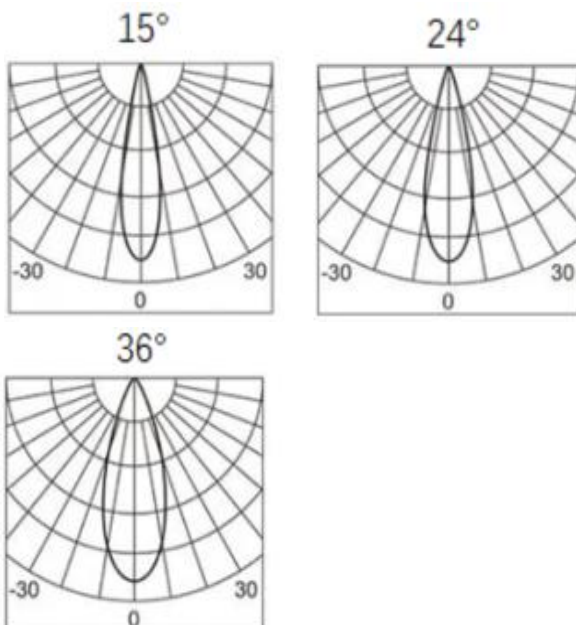

Lighting Distribution

Options(Additional cost)

- DC12V/24V/36V/48V/60V input
- Triac/0-10V/DALI dimmable
- SDCM<2
- PF>0.9
- Emergency backup

Package

QTY: _____ CTN Size: _____
Gross Weight(KG): _____