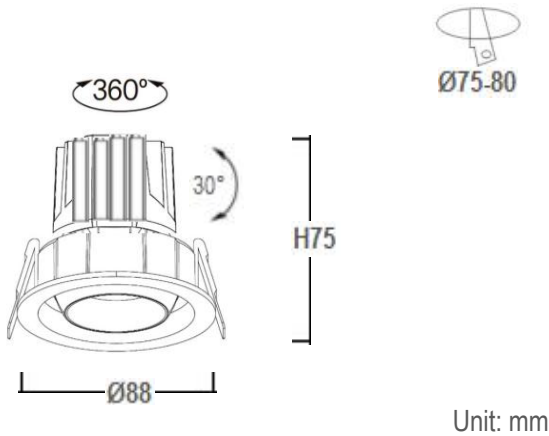

## Specification

|                  |                              |
|------------------|------------------------------|
| Ref Number       | GR-DL-12WG-9                 |
| Power            | 12Watt ±5%                   |
| Lumens           | 1000-1200lm                  |
| LED Type         | COB                          |
| CCT              | 2700k-3000K/4000K/5700-6000K |
| CRI              | >92                          |
| SDCM             | < 3                          |
| LED driver       | External driver included     |
| Control Way      | ON/OFF                       |
| Input voltage    | 110/ 220-240VAC 50/60Hz      |
| Efficiency       | >86%                         |
| Power factor     | >0.5                         |
| THD              | <15%                         |
| Free flicker     | Yes                          |
| Beam angle       | 15/24/36/55° options         |
| Materials        | Die-cast aluminum            |
| Finished         | White / Black options        |
| UGR              | <19 anti glare               |
| Surge protection | 1KV                          |
| Mounting         | Recessed                     |
| IP Rating        | IP20 (IP44 for front)        |
| Dimension        | Ø88*H75mm                    |
| Cutout           | Ø75-80mm                     |
| Working temp     | -25°C ~ +50°C                |
| Storage temp     | -30°C ~ +55°C                |
| Standard         | CE LVD EMC RoHS              |
| Working life     | >50000Hrs                    |
| Warranty         | 3Years/5Years                |
| Insulation class | Class II                     |

## Dimension drawing