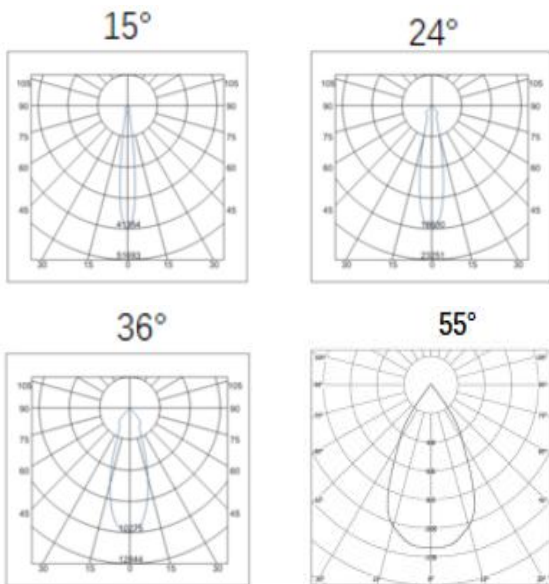

Options(Additional Cost)

- Emergency backup
- Triac/0-10V/DALI dimmable
- SDCM:2
- PF>0.8

Package

QTY: CTN Size:
Gross Weight(KG):