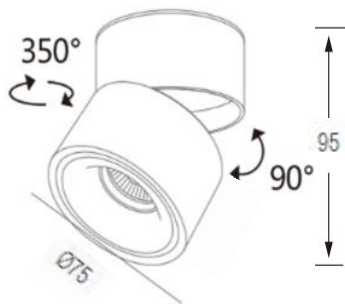

## Description

This adjustable Swivel spotlight features a stylish cylindrical design, perfect for homes, offices, and retail spaces. This compact, surface-mounted fixture offers a 24-degree beam angle, 350-degree rotation, and 90-degree tilt for precise illumination. Available in black and white, it supports non-dimming, trailing-edge dimming, and DALI dimming for added versatility.

## Specification

Ref Number	GR-DL-10WZ-3
Power	10Watt ±5%
Lumens	900-1000lm
LED Type	COB
CCT	2700k-3000K/4000K/5700-6000K
CRI	>92
SDCM	< 3
LED driver	built-in driver included
Control Way	ON/OFF
Input voltage	110/ 220-240VAC 50/60Hz
Efficiency	>82%
Power factor	>0.5
THD	<15%
Free flicker	Yes
Beam angle	15/24/36° options
Materials	Die-cast aluminum.
Finished	Matt White / Black options
Reflector color	White/black/Gold/Shining silver options
Surge protection	1KV
UGR	<19 anti-glare
IP Rating	IP20 (IP44 for front)
Dimension	Ø75*H95mm
Cutout	/
Working temp	-25°C ~ +50°C
Storage temp	-30°C ~ +55°C
Standard	CE LVD EMC RoHS
Working life	>50000Hrs
Warranty	2/3Years/5Years
Insulation class	Class II

## Dimension drawing

Unit: mm