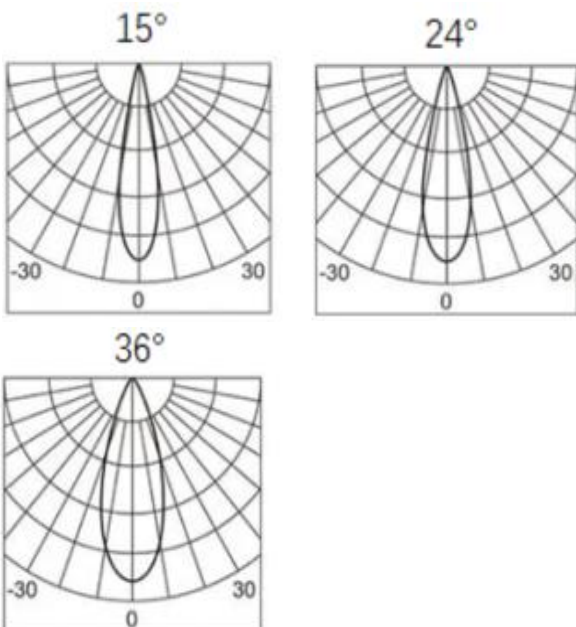

Lighting Distribution

Options

- DC12V/24V/36V/48V/60V input
- Triac/0-10V/DALI dimmable
- SDCM<2
- PF:>0.8

Package

QTY: CTN Size:
Gross Weight(KG):