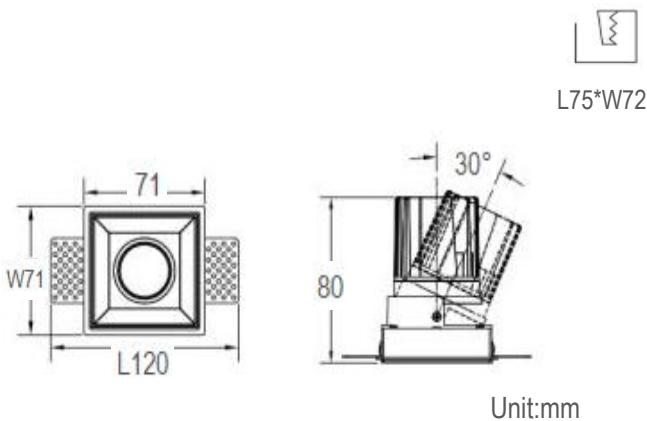

Description

The square recessed downlights are trimless designs. It is an adjustable 30° direction; the reflectors can be matt black, white, matt silver, gun black, or gold options. They are widely used for different commercial lighting projects.

Specification

Ref Number	GR-DL-10WV-1
Power	10Watt ±5%
Lumens	850-1000lm
LED Type	COB
CCT	2700k-3000K/4000K/5700-6000K
CRI	>92
SDCM	< 3
LED driver	External driver included
Control Way	ON/OFF
Input voltage	110/ 220-240VAC 50/60Hz
Efficiency	>84%
Power factor	>0.5
THD	<15%
Free flicker	Yes
Beam angle	15/24°/36° /50° options
Materials	Die-cast aluminum+reflectors
Reflector	Plastic
Reflector color	Black/white/shining silver/gold/gun black.
Surge protection	1KV
UGR	<15
IP Rating	IP20 (IP44 for front)
Dimension	L120*W71*H80mm
Cut out	L75*W72mm
Working temp	-25°C ~ +55°C
Storage temp	-30°C ~ +60°C
Standard	CE LVD EMC RoHS
Working life	>50000Hrs
Warranty	3Years/5Years
Insulation class	Class II

Dimension drawing

Lighting Distribution

Options(Additional Cost)

- Emergency backup
- Triac/0-10V/DALI dimmable
- SDCM:2
- PF>0.9
- LED driver with Plug

Package

QTY: CTN Size:
Gross Weight(KG):