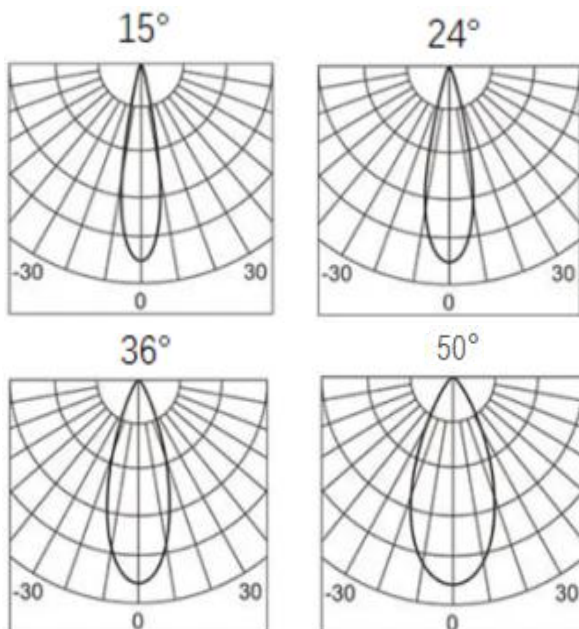

Lighting Distribution

Options(Additional Cost)

- Emergency backup
- Triac/0-10V/DALI dimmable
- SDCM:2
- PF>0.9
- LED driver with Plug

Package

QTY: CTN Size:
Gross Weight(KG):