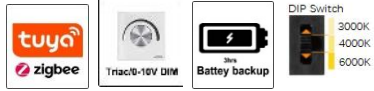

## Factory View

Business License

Export Experience Rights Record

ISO9001:2005

CE

RoHS

**Feature**

- Philips/LiFud/Eagleries driver brand as standard. PF>0.5 or 0.9; 2/3/5Years warranty
- Philips /Bridgelux SMD Chips, CRI>80 or 90, SDCM<3, 100-140LM/W
- Triac/0-10V/DALI dimmable/Emergency kits/Zigbee smart available. 3CCT & Wattages selectable options.