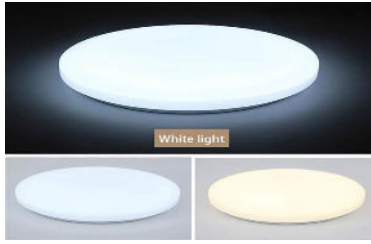

■ Indoor Slim Surface Ceiling Light (GR-CD-A)

- IP44 for front, IP20 for back.
- Metal bottom+ PP Cover.Beam angle:120°.100LM/W Output. 110/220-240VAC 50/60Hz

Order Model	GR-CD-12WA	GR-CD-18WA	GR-CD-24WA	GR-CD-36WA
Size(mm)	Ø280*H50	Ø320*H50	Ø380*H50	Ø450*H50
Wattages	12W	18W	24W	32-36W