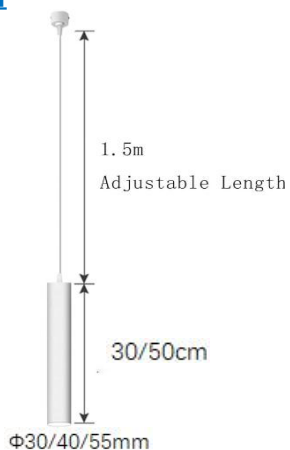

Material&Housing Data

Housing Color	Matt white/ black / Gold housing color
Housing Material	Aluminum
Cover material	polycarbonate Cover
Reflector	/
Suspended rope	Optional 1-1.5m/pcs
Surface part	Metal

Photometric Data

LED chip brand	Bridgelux /Osram
Chip type	COB
Color temperature	2700-2800K/3000-3200K/4000-4500K/ 5700-6000K/ 6000-6500K
CRI	>Ra90
Life time	>50000Hrs
Lumens	120-140lm/W
SDCM	<5 or <3
Lumens maintenance	99.9%@1000hrs/ 99%@3000hrs /98%@10000hrs. (LM80)

Optional

Dimming Type	Triac dim/ DALI/0-10V dimmable optional
Dimming driver brand	KOPU
Emergency backup	/

Dimension

Lighting Distribution