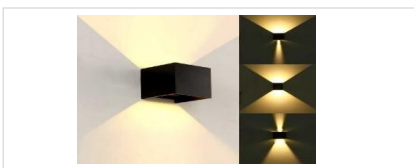

IP65 Adjustable Up down wall light
GR-BD-2x3WE (10*10*10CM)