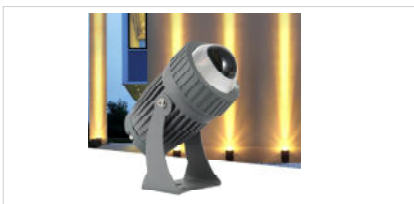

Narrow beam Outdoor spotlights
GR-SP-10WM (5-10°, IP66,220VAC)