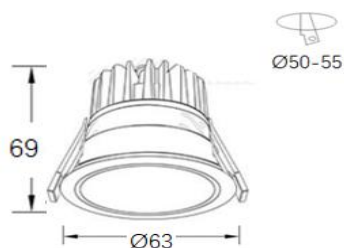

### Complete Product Data

Order Number	GR-DL-7WW-02
Total Wattage	7W±5% (5W available)
Mounting Type	Recessed mounted
Dimension(mm)	Ø63*H69mm
Outcut(mm)	Ø55mm
IP Grade	IP65 waterproof
Luminaries Lumens	650-750lm ( 450-540lm for 5W)
Beam angle	24°/15/36°
Working temperature	-25°C ~ +55°C
Certificates standard	CE LVD EMC RoHS
Warranty	3/5Years
Package	/

## Material&Housing Data

Outer trim	Aluminum
Housing color	White as standard; black is optional
Heat sink	Die-cast aluminum, black finished
Reflector material	PC reflector, matt white/black/Gun black/silver finish.
Fixation material	Steel
Connector	Quickly connectors

## Dimension

Unit:mm